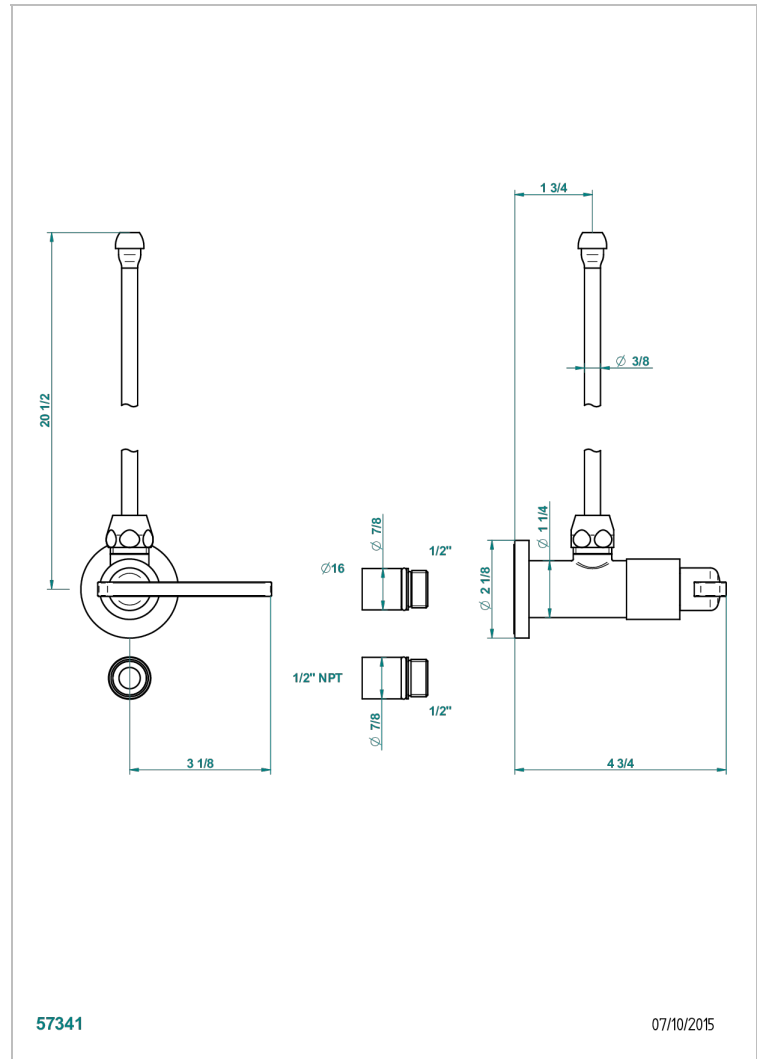

LE 11 CON MANETAS

U2B-181/SLA

Angle valve with 3/8 supply lavatory quick adaptor set

THG[®]
PARIS

CARACTERÍSTICAS

- Le 11 con manetas
- Angle valve with 3/8 supply lavatory quick adaptor set

ACABADOS DISPONIBLES