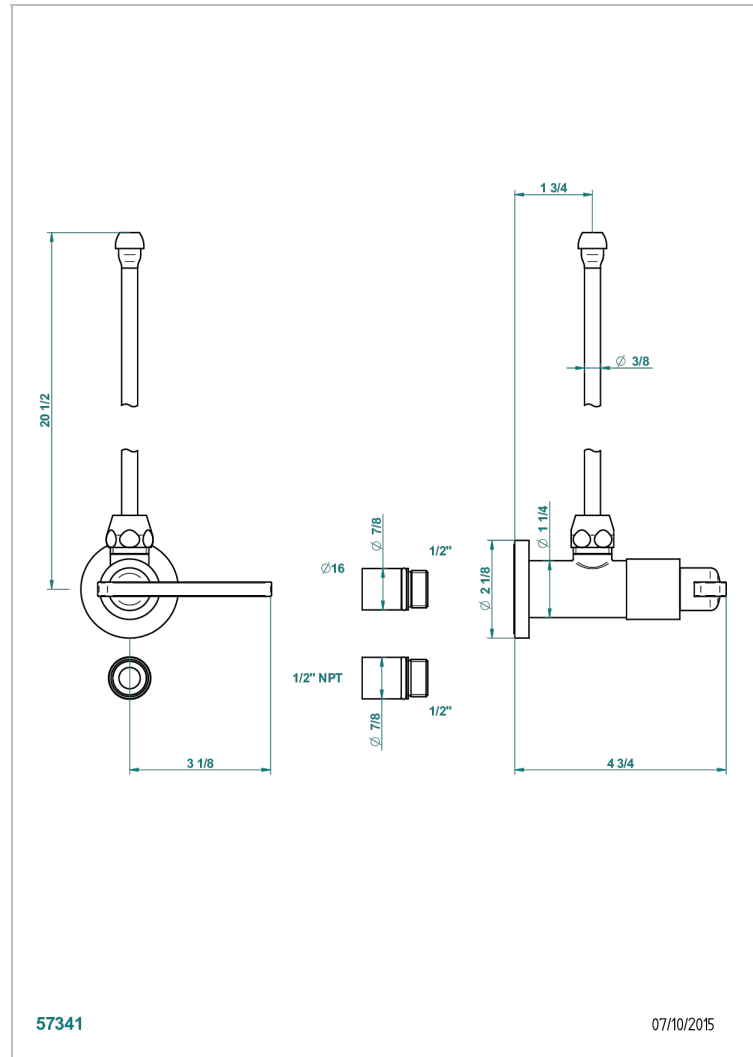

# LE 11 WITH LEVER HANDLES

U2B-181/SLA

Angle supply valve with 3/8" adaptor set

## CHARACTERISTIC

- Le 11 with lever handles
- Angle supply valve with 3/8" adaptor set