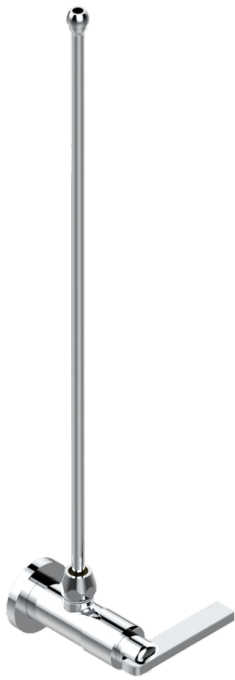

# LE 11 WITH LEVER HANDLES

U2B-181/SLA

Angle supply valve with 3/8" adaptor set

## CHARACTERISTIC

- Le 11 with lever handles
- Angle supply valve with 3/8" adaptor set

## AVAILABLE FINITIONS

Black ceram - D30  
Blush PVD - H62  
Brass color PVD - H49  
Brown bronze color PVD - F33  
Chrome polished - A02  
Chrome polished / gold polished - G02

Copper antique matt, coated - H07  
Gold color PVD - H52  
Gold mat - F07  
Gold polished - F01  
Graphite PVD - H64  
Light coated bronze - D01

Matt Umber PVD - H67  
Matt blush PVD - H60  
Matt brass color PVD - H50  
Matt brown bronze color PVD - F34  
Matt chrome (American satin) - C02  
Matt gold color PVD - H53

Matt graphite PVD - H65  
Matt nickel (American satin) - C01  
Matt nickel color PVD - H56  
Nickel antique / Sovereign - H28  
Nickel color PVD - H55  
Nickel polished - B01