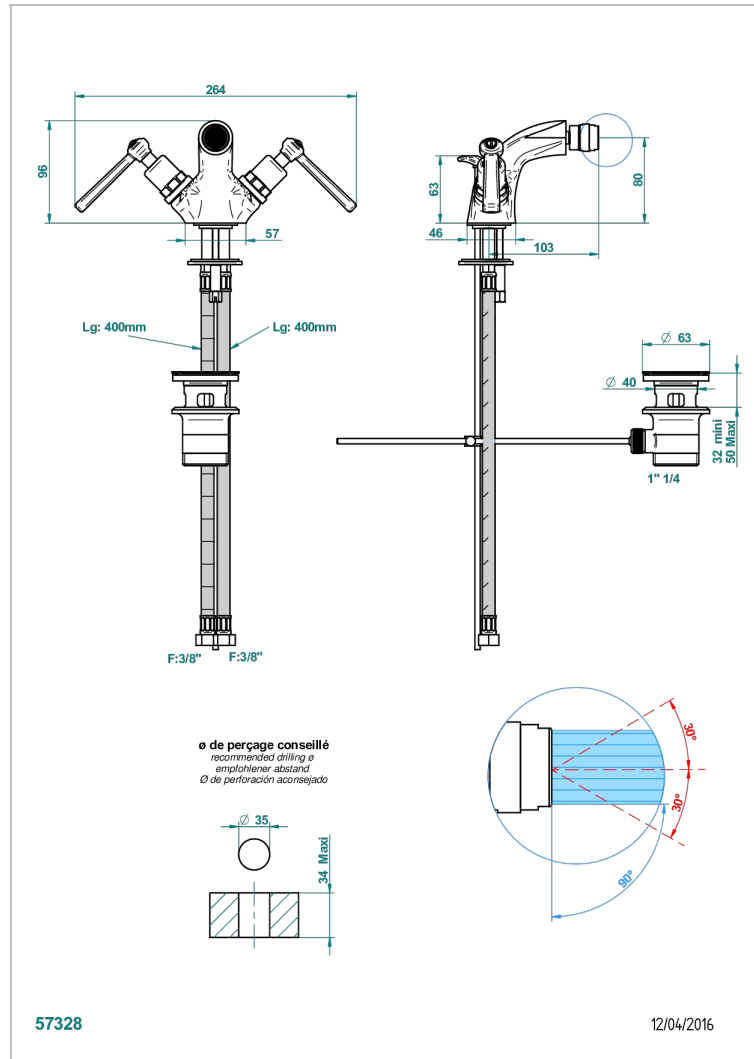

# CLUB SAINT-GERMAIN WITH LEVER

G7J-3202

1-hole bidet mixer with swivel jet handshower with waste

## CHARACTERISTIC

- ACS : 17ACCLY613
- NF : NF EN 200 - IA - Chrome