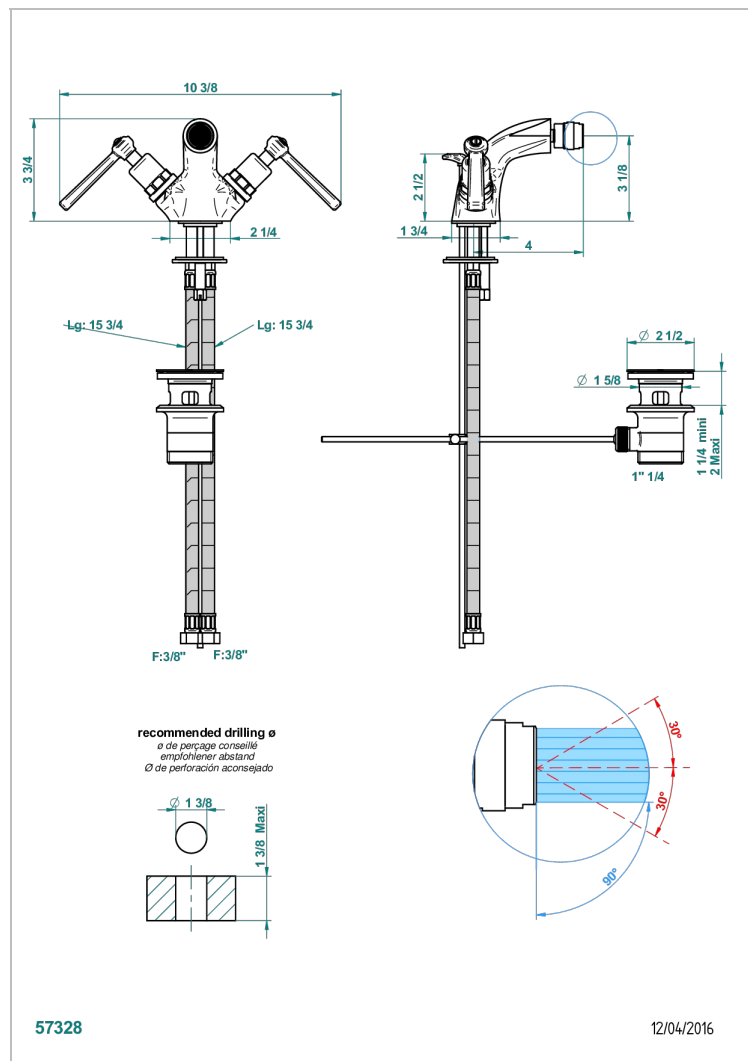

CLUB SAINT-GERMAIN WITH LEVER

G7J-3202

1-hole bidet mixer with swivel jet handshower with waste

CHARACTERISTIC

- ACS : 17ACCLY613
- NF : NF EN 200 - IA - Chrome

STANDARDS

AVAILABLE FINITIONS

Antique nickel - H28
 Black ceram - D30
 Blush PVD - H62
 Brass color PVD - H49
 Brown bronze color PVD - F33
 Gold color PVD - H52