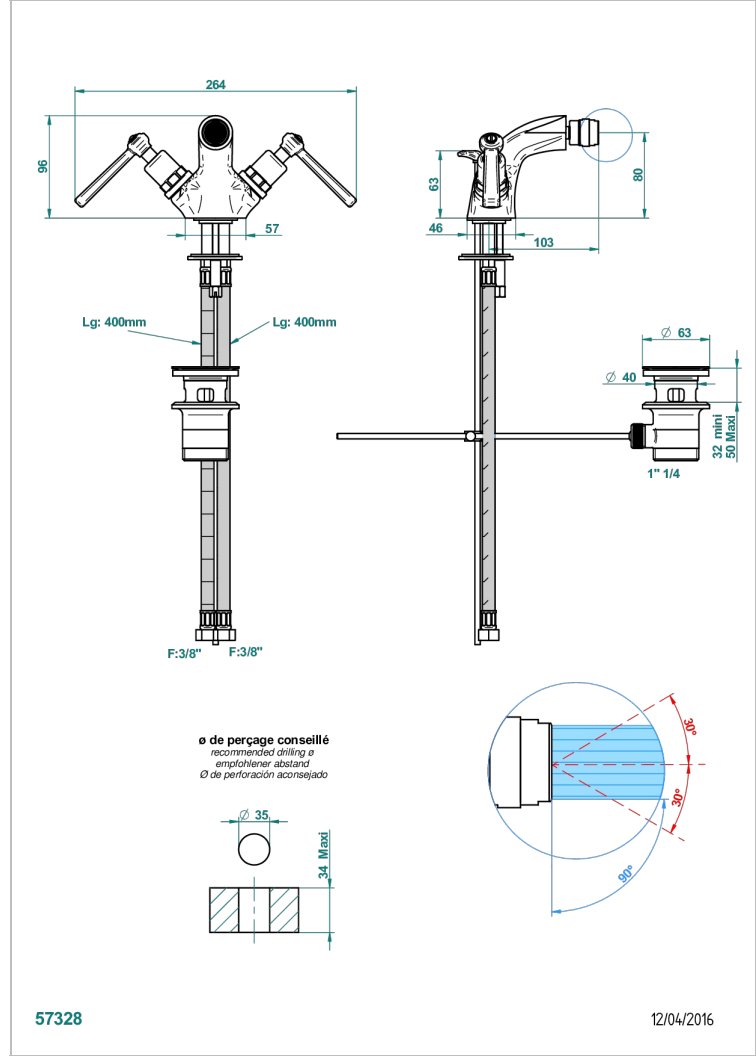

SAINT-GERMAIN WITH LEVER

G7D-3202

1-hole bidet mixer with swivel jet handshower with waste

CHARACTERISTIC

- ACS : 17ACCLY613
- NF : NF EN 200 - IA - Chrome

STANDARDS

AVAILABLE FINITIONS

- | | | | | |
|------------------------------|-----------------------------------|----------------------------------|--|----------------------|
| Antique nickel - H28 | Graphite PVD - H64 | Matt chrome - C02 | Natural smoked Brass - A13 | Soft gold - F30 |
| Black ceram - D30 | Lacquered light bronze - D01 | Matt gold - F07 | Nickel color PVD - H55 | Soft matt gold - F31 |
| Blush PVD - H62 | Matt Umber PVD - H67 | Matt gold color PVD - H53 | Polished chrome (color finish) - A02 | Umber PVD - H66 |
| Brass color PVD - H49 | Matt blush PVD - H60 | Matt graphite PVD - H65 | Polished chrome / Polished gold (color finish) - G02 | |
| Brown bronze color PVD - F33 | Matt brass color PVD - H50 | Matt nickel (color finish) - C01 | Polished gold (color finish) - F01 | |
| Gold color PVD - H52 | Matt brown bronze color PVD - F34 | Matt nickel color PVD - H56 | Polished nickel - B01 | |