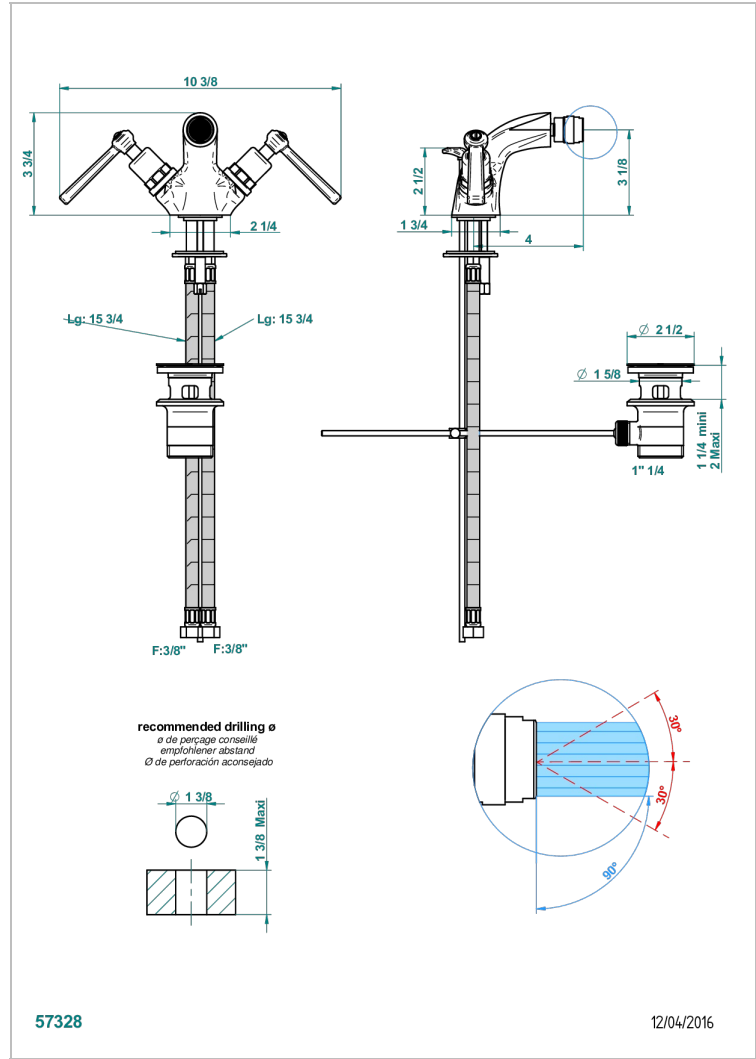

SAINT-GERMAIN WITH LEVER

G7D-3202

1-hole bidet mixer with swivel jet handshower with waste

CHARACTERISTIC

- ACS : 17ACCLY613
- NF : NF EN 200 - IA - Chrome

STANDARDS

AVAILABLE FINITIONS

Antique nickel - H28
Black ceram - D30
Blush PVD - H62
Brass color PVD - H49
Brown bronze color PVD - F33
Gold color PVD - H52