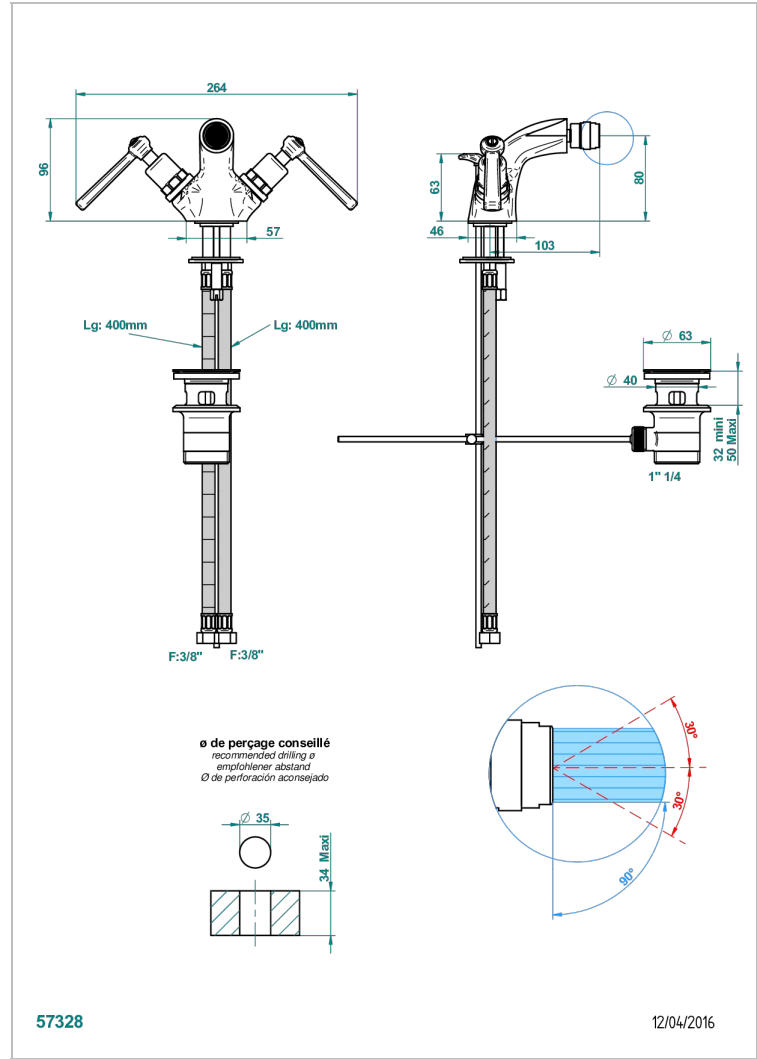

# SAINT-GERMAIN WITH LEVER

G7D-3202

1-hole bidet mixer with swivel jet handshower with waste

## CHARACTERISTIC

- ACS : 17ACCLY613
- NF : NF EN 200 - IA - Chrome