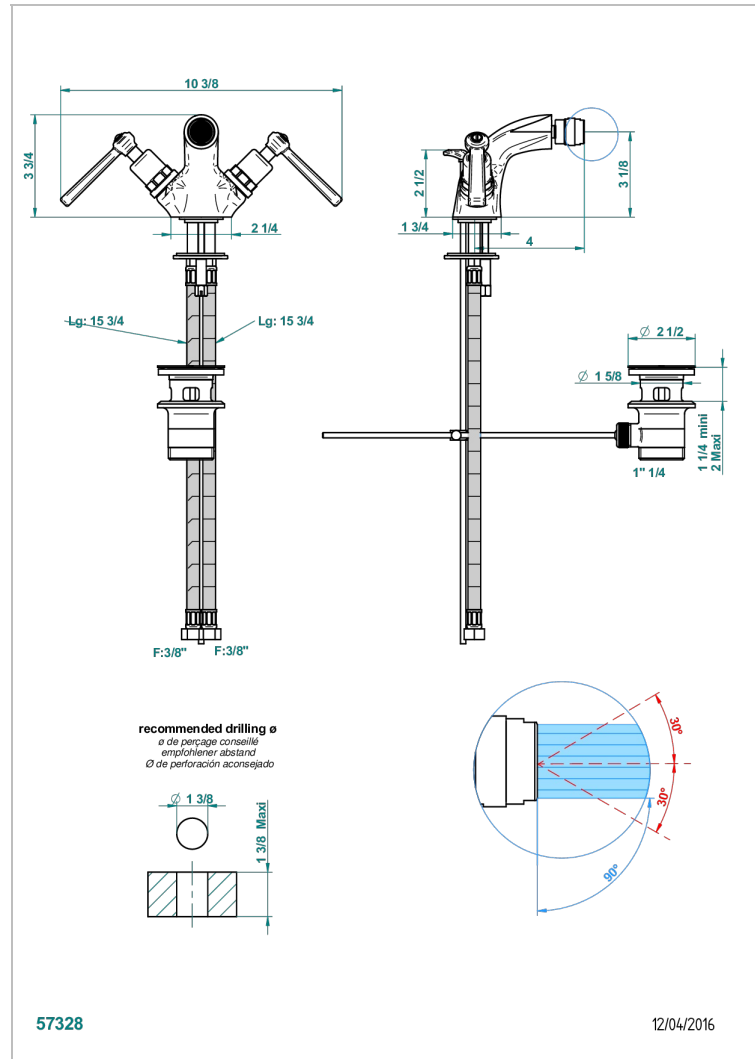

# SAINT-GERMAIN WITH LEVER

G7D-3202

1-hole bidet mixer with swivel jet handshower with waste

## CHARACTERISTIC

- ACS : 17ACCLY613
- NF : NF EN 200 - IA - Chrome