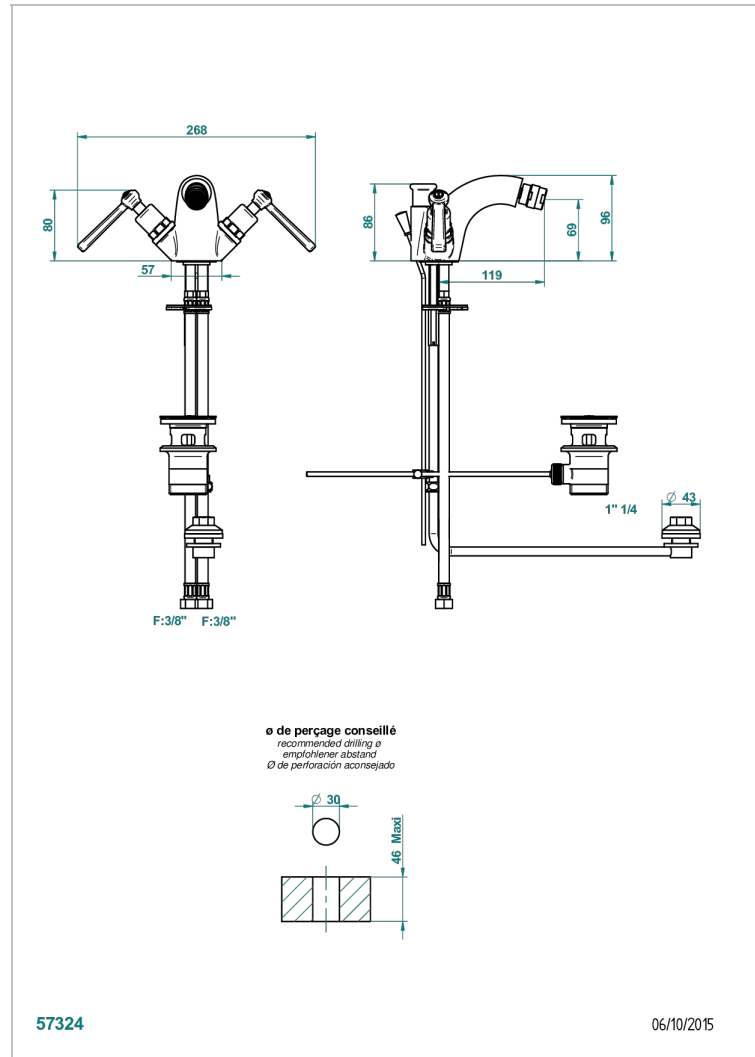

SAINT-GERMAIN WITH LEVER

G7D-3205/202

1-hole bidet mixer, swivel jet, ascending spray and pop-up waste

CHARACTERISTIC

- Saint-germain with lever
- 1-hole bidet mixer, swivel jet, ascending spray and pop-up waste

TECHNICAL SPECS

- Recommandé : 3 bars (max. 5 bars) - Advised : 43,5 psi (max. 72 psi)
- 15 l/min à 3 bars (4 gpm at 43.5 psi)

AVAILABLE FINITIONS

Antique nickel - H28
Black ceram - D30
Blush PVD - H62
Brass color PVD - H49
Brown bronze color PVD - F33
Gold color PVD - H52