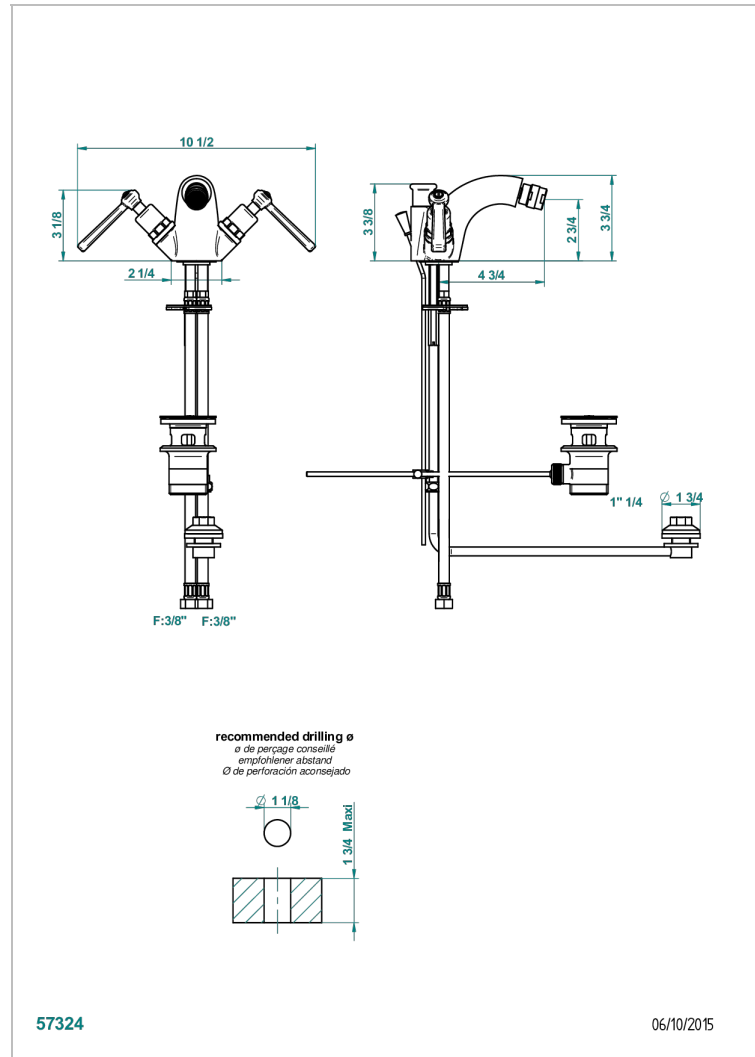

# SAINT-GERMAIN WITH LEVER

G7D-3205/202

THG<sup>®</sup>  
PARIS

1-hole bidet mixer, swivel jet, ascending spray and pop-up waste

## CHARACTERISTIC

- Saint-germain with lever
- 1-hole bidet mixer, swivel jet, ascending spray and pop-up waste

## TECHNICAL SPECS

- Recommandé : 3 bars (max. 5 bars) - Advised : 43,5 psi (max. 72 psi)
- 15 l/min à 3 bars (4 gpm at 43.5 psi)