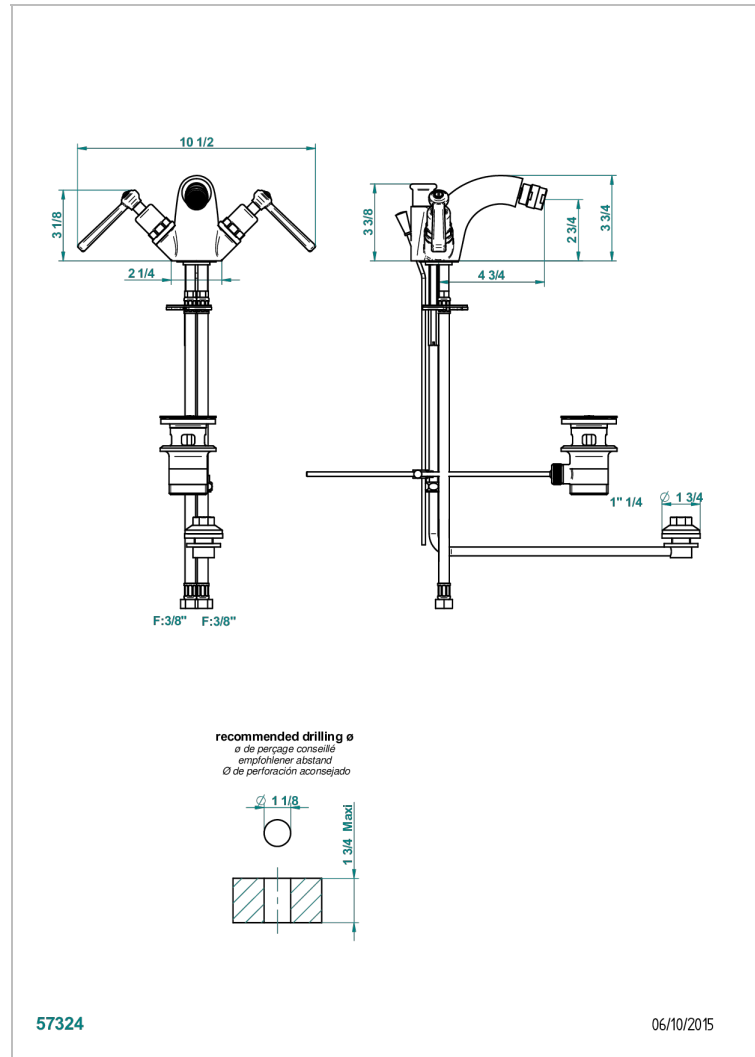

SAINT-GERMAIN WITH LEVER

G7D-3205/202

THG[®]
PARIS

1-hole bidet mixer, swivel jet, ascending spray and pop-up waste

CHARACTERISTIC

- Saint-germain with lever
- 1-hole bidet mixer, swivel jet, ascending spray and pop-up waste

TECHNICAL SPECS

- Recommandé : 3 bars (max. 5 bars) - Advised : 43,5 psi (max. 72 psi)
- 15 l/min à 3 bars (4 gpm at 43.5 psi)

AVAILABLE FINITIONS

Antique nickel - H28
 Black ceram - D30
 Blush PVD - H62
 Brass color PVD - H49
 Brown bronze color PVD - F33
 Gold color PVD - H52