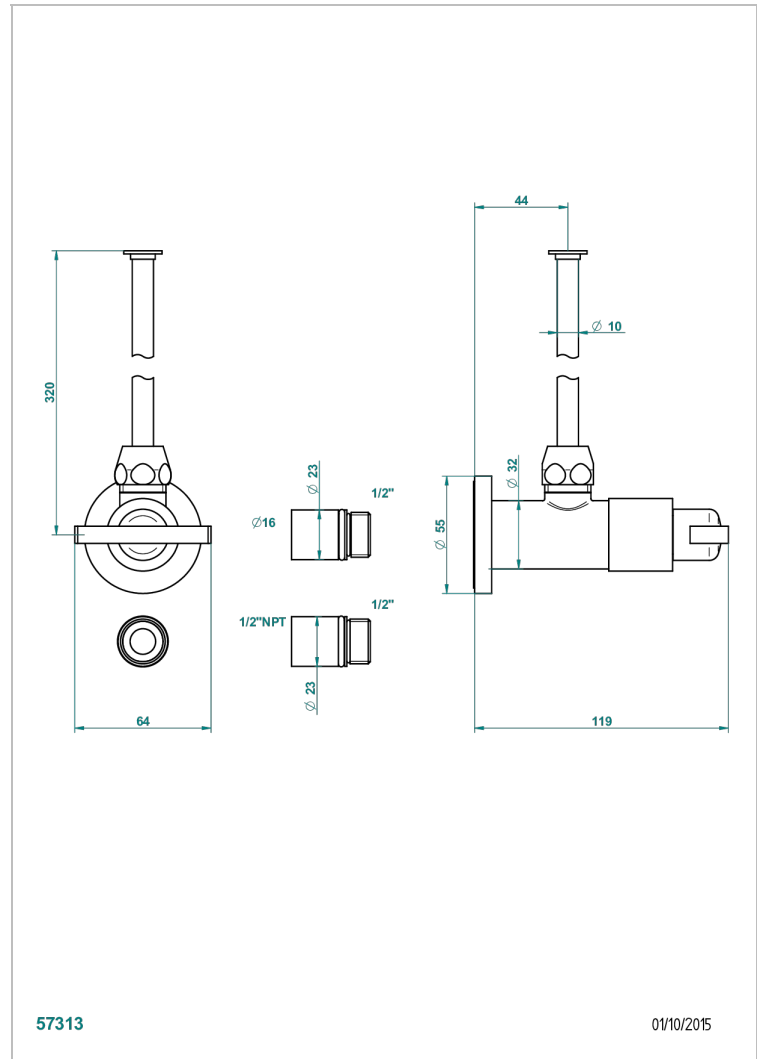

# LE 11

U2A-181/SWC

Angle valve with 3/8 toiletsupply quick adaptator set

THG<sup>®</sup>  
PARIS

## CARACTERÍSTICAS

- Le 11
- Angle valve with 3/8 toiletsupply quick adaptator set