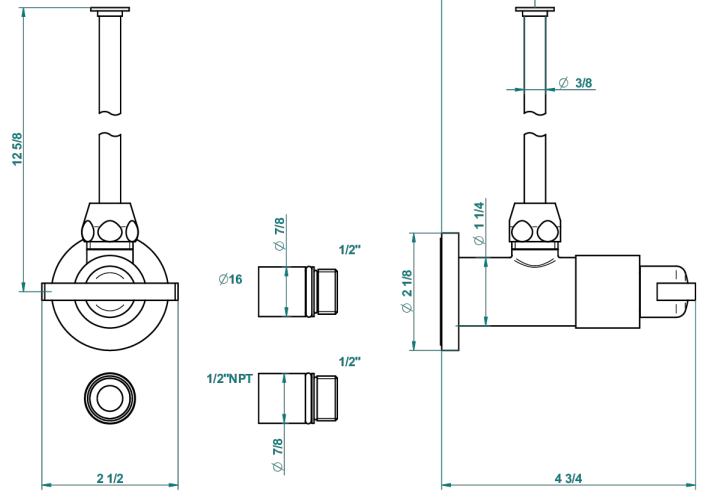

# LE 11

U2A-181/SWC

Angle valve with 3/8 toiletsupply quick adaptator set

57313

01/10/2015

## CARACTERÍSTICAS

- Le 11
- Angle valve with 3/8 toiletsupply quick adaptator set