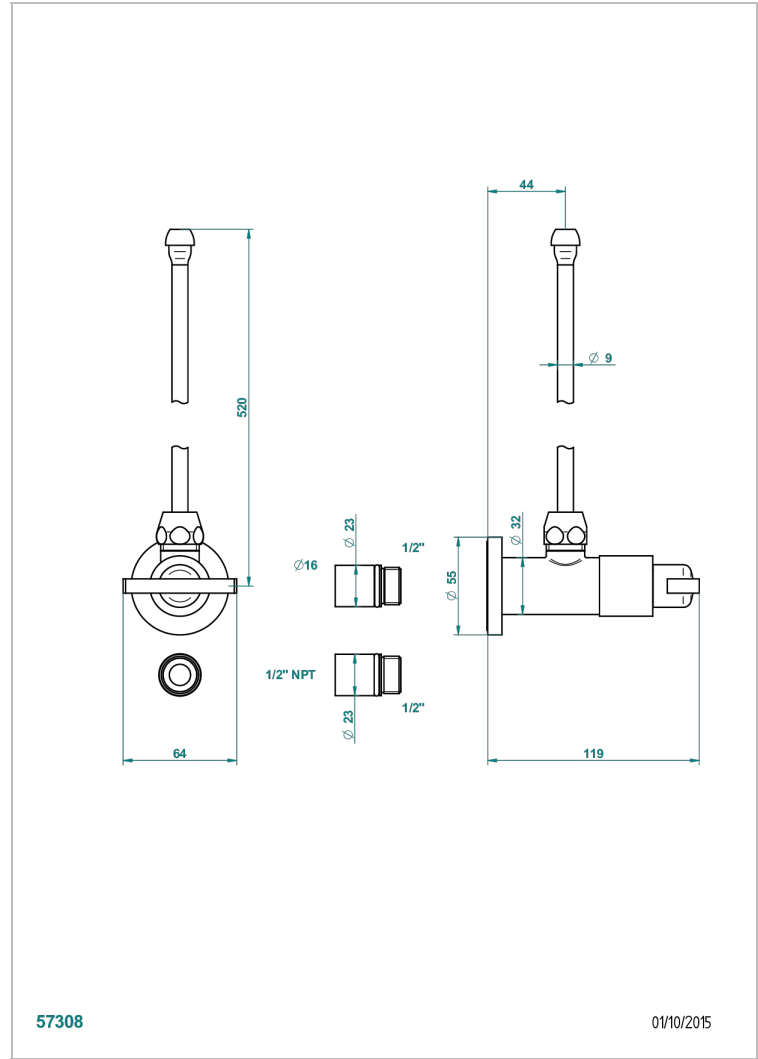

# LE 11

U2A-181/SLA

Angle valve with 3/8 supply lavatory quick adaptor set

## CARACTERÍSTICAS

- Le 11
- Angle valve with 3/8 supply lavatory quick adaptor set