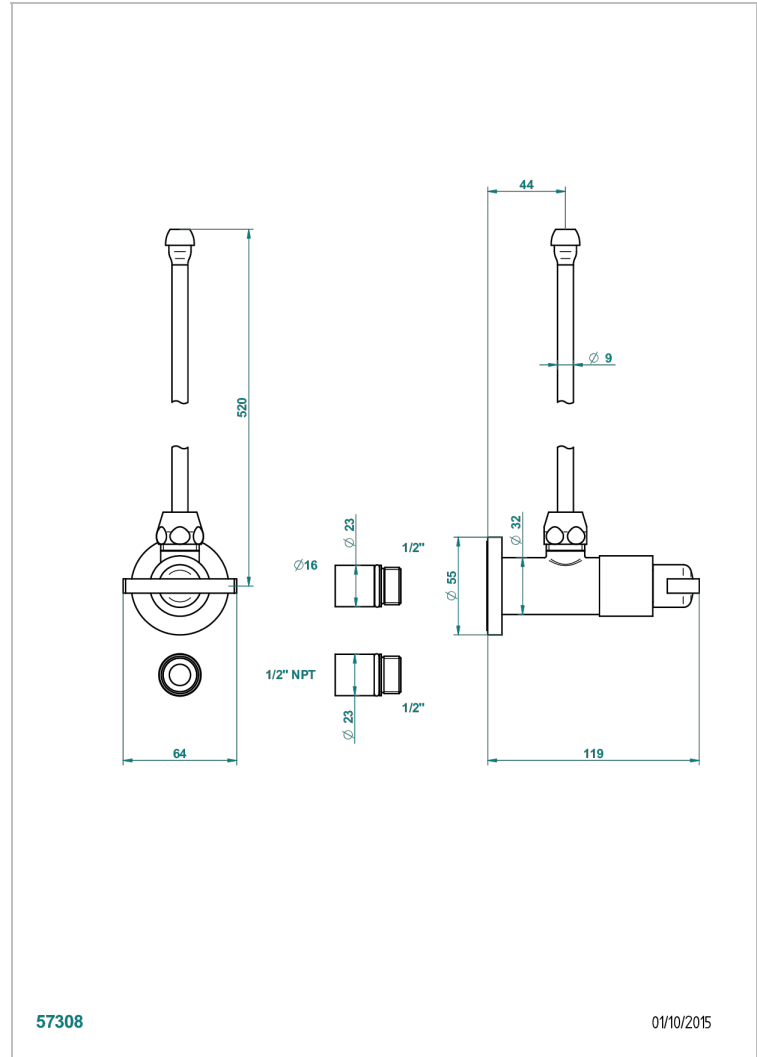

LE 11

U2A-181/SLA

Angle supply valve with 3/8" adaptor set

57308

01/10/2015

CHARACTERISTIC

- Le 11
- Angle supply valve with 3/8" adaptor set

AVAILABLE FINITIONS