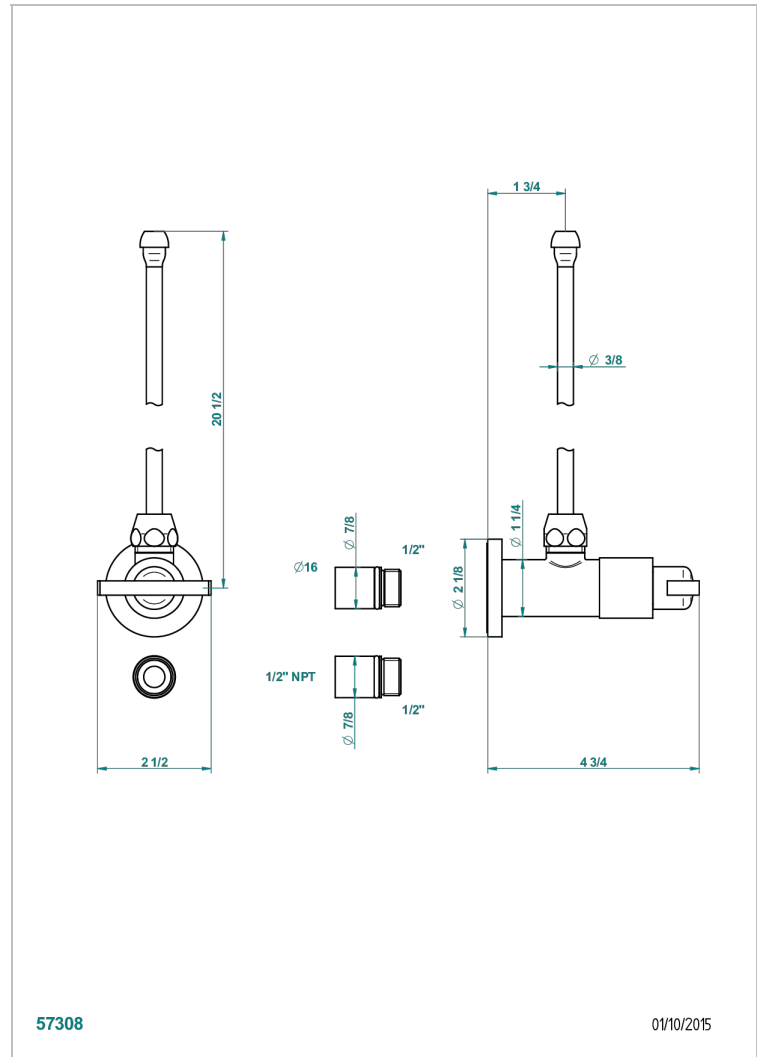

LE 11

U2A-181/SLA

Angle valve with 3/8 supply lavatory quick adaptor set

57308

01/10/2015

CARACTERÍSTICAS

- Le 11
- Angle valve with 3/8 supply lavatory quick adaptor set

ACABADOS DISPONIBLES