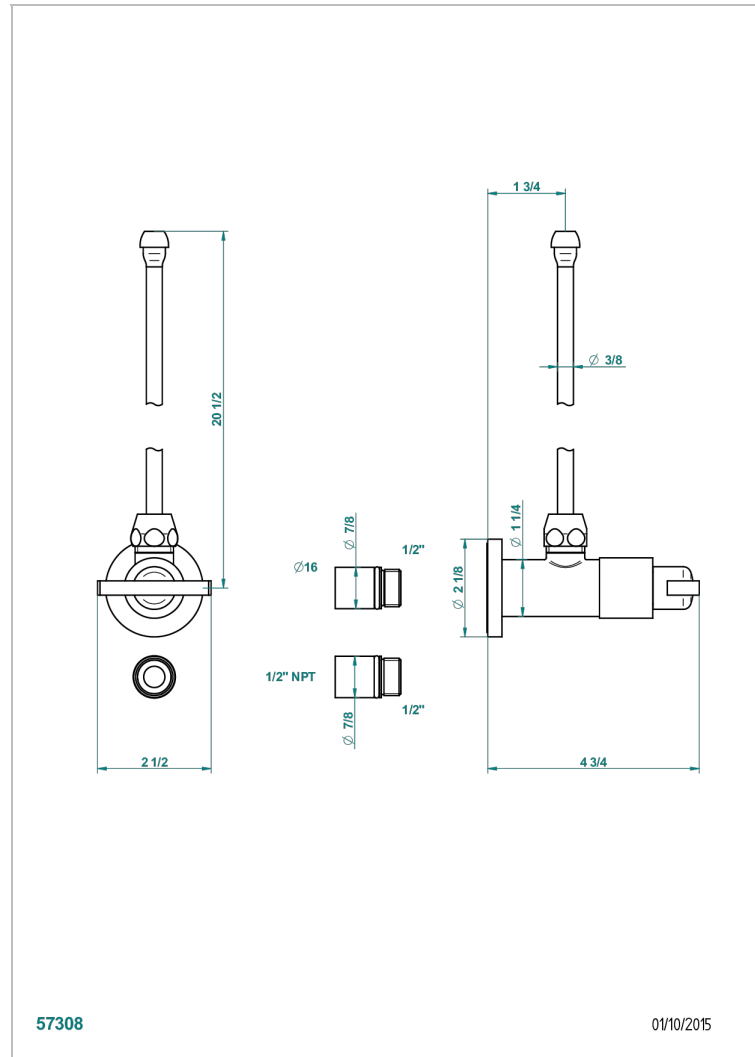

LE 11

U2A-181/SLA

Angle supply valve with 3/8" adaptor set

57308

01/10/2015

CHARACTERISTIC

- Le 11
- Angle supply valve with 3/8" adaptor set

AVAILABLE FINITIONS