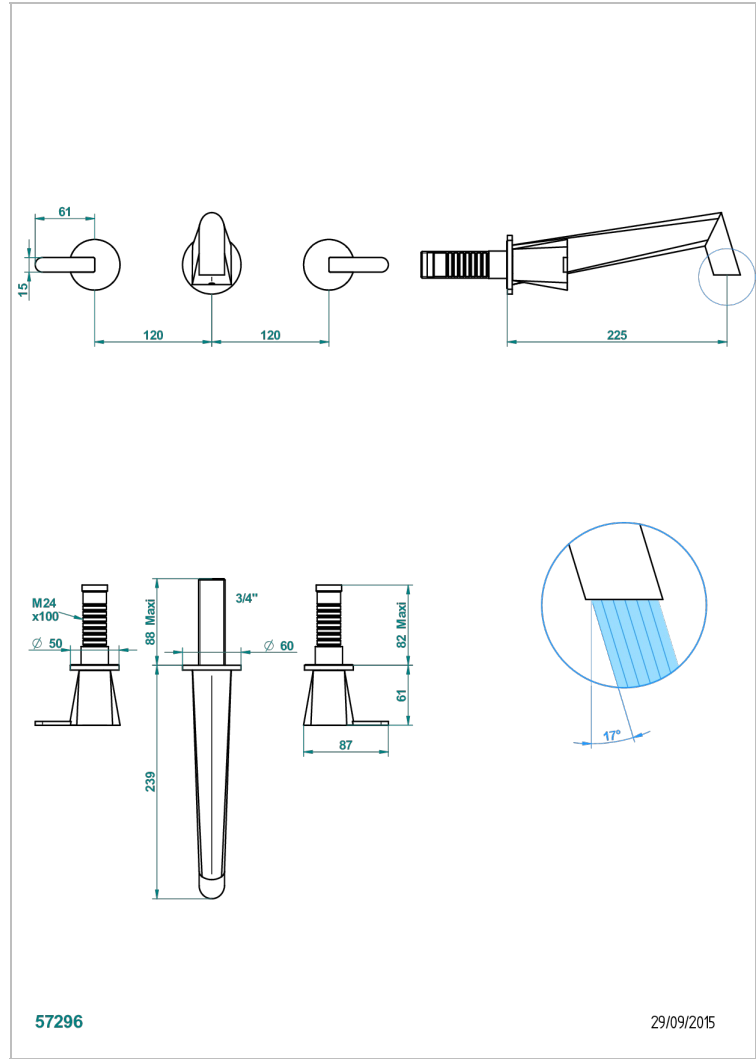

METAMORPHOSE WHITE CERAMIC

G6E-41SGB

Trim for wall mounted 3-hole bath set only

57296

29/09/2015

CHARACTERISTIC

- Métamorphose White Ceramic
- Trim for wall mounted 3-hole bath set only

RELATED SKU'S

- Ref. G00-40AM/US Rough parts for wall set (one counter clockwise and one clockwise cartridges)

AVAILABLE FINITIONS

Black ceram - D30
Blush PVD - H62
Brass color PVD - H49
Brown bronze color PVD - F33
Chrome polished - A02
Copper antique matt, coated - H07