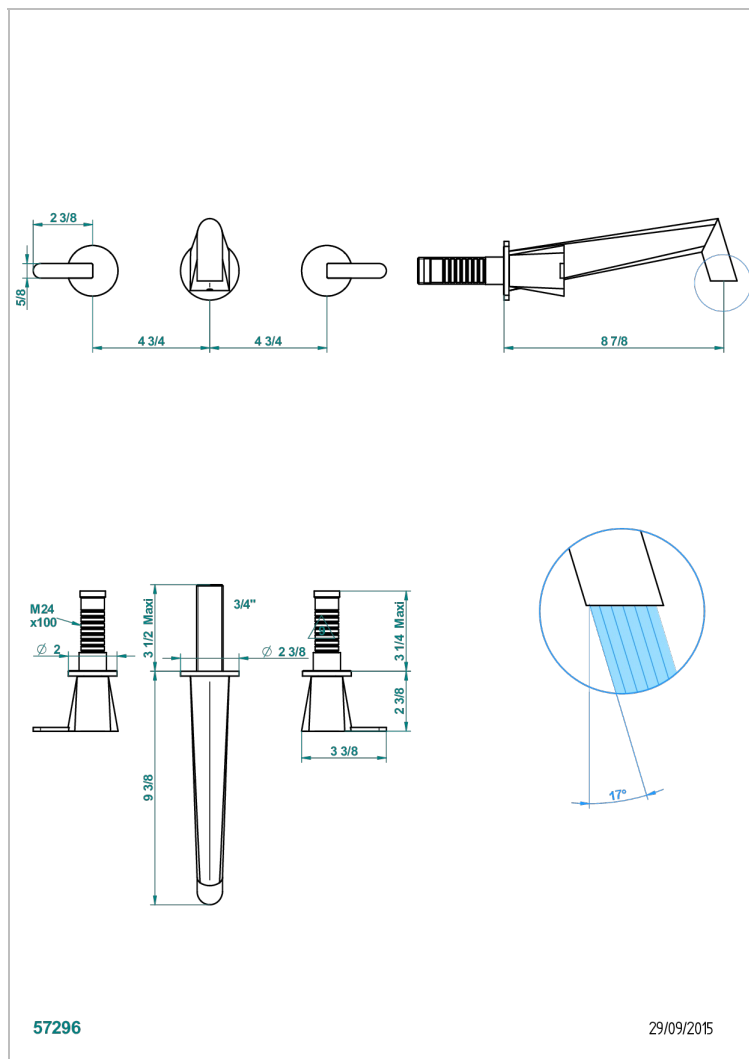

METAMORPHOSE WHITE CERAMIC

G6E-41SGB

Trim for wall mounted 3-hole bath set only

57296

29/09/2015

CHARACTERISTIC

- Métamorphose White Ceramic
- Trim for wall mounted 3-hole bath set only

RELATED SKU'S

- Ref. G00-40AM/US Rough parts for wall set (one counter clockwise and one clockwise cartridges)

AVAILABLE FINITIONS

Black ceram - D30
Blush PVD - H62
Brass color PVD - H49
Brown bronze color PVD - F33
Chrome polished - A02
Copper antique matt, coated - H07