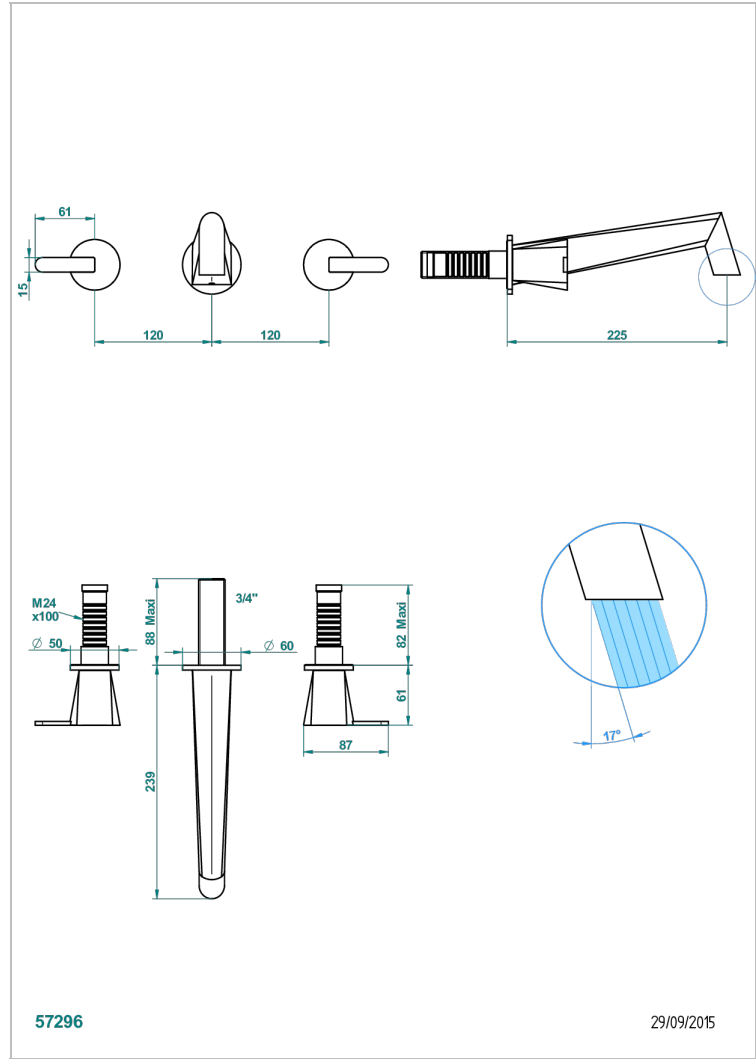

METAMORPHOSE WHITE CERAMIC

G6E-41SGB

Trim only for wall mounted 3-hole bath mixer

57296

29/09/2015

CHARACTERISTIC

- Métamorphose White Ceramic
- Trim only for wall mounted 3-hole bath mixer

RELATED SKU'S

- Ref. G00-40AC Rough parts for wall mounted 3 hole mixer, cross handle version
- Ref. G00-40AM Rough parts for wall mounted 3 hole mixer, lever handle version

AVAILABLE FINITIONS

Antique nickel - H28
Black ceram - D30
Blush PVD - H62
Brass color PVD - H49
Brown bronze color PVD - F33
Gold color PVD - H52

Nickel color PVD - H55
Polished chrome (color finish) - A02
Polished gold (color finish) - F01
Polished nickel - B01
Soft gold - F30
Soft matt gold - F31

Umber PVD - H66
Varnished matt antique red copper (color finish) - H07