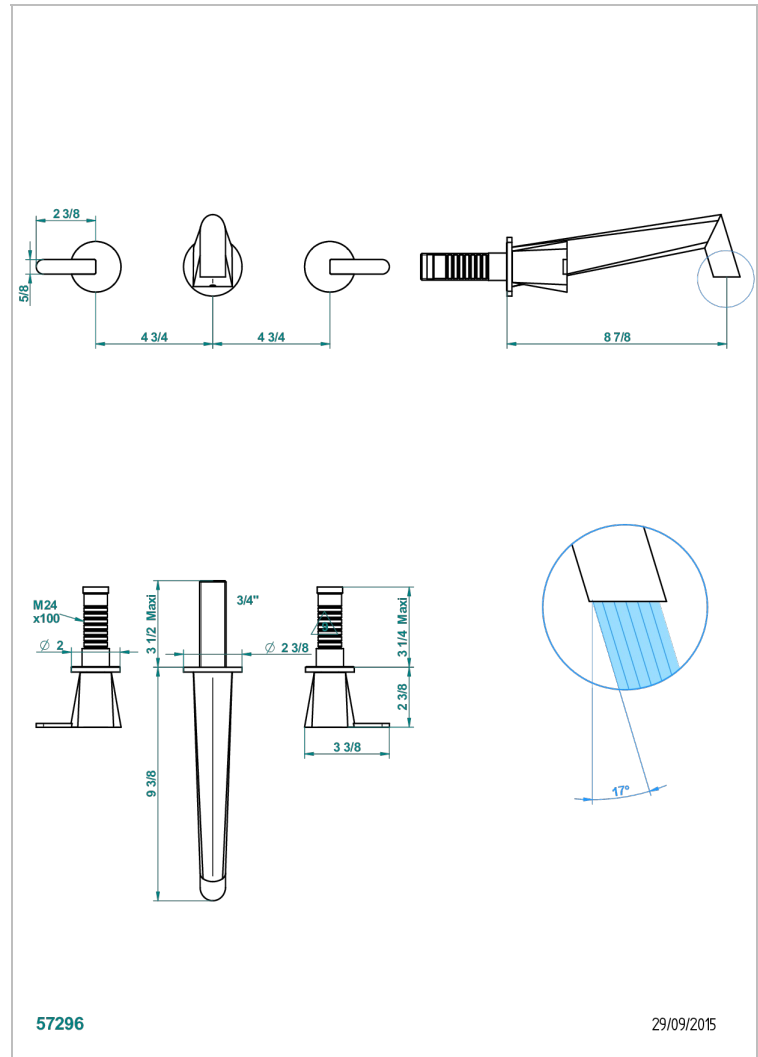

# METAMORPHOSE WHITE CERAMIC

G6E-41SGB

Trim only for wall mounted 3-hole bath mixer

THG<sup>®</sup>  
PARIS

## CHARACTERISTIC

- Métamorphose White Ceramic
- Trim only for wall mounted 3-hole bath mixer

## RELATED SKU'S

- Ref. G00-40AC Rough parts for wall mounted 3 hole mixer, cross handle version
- Ref. G00-40AM Rough parts for wall mounted 3 hole mixer, lever handle version