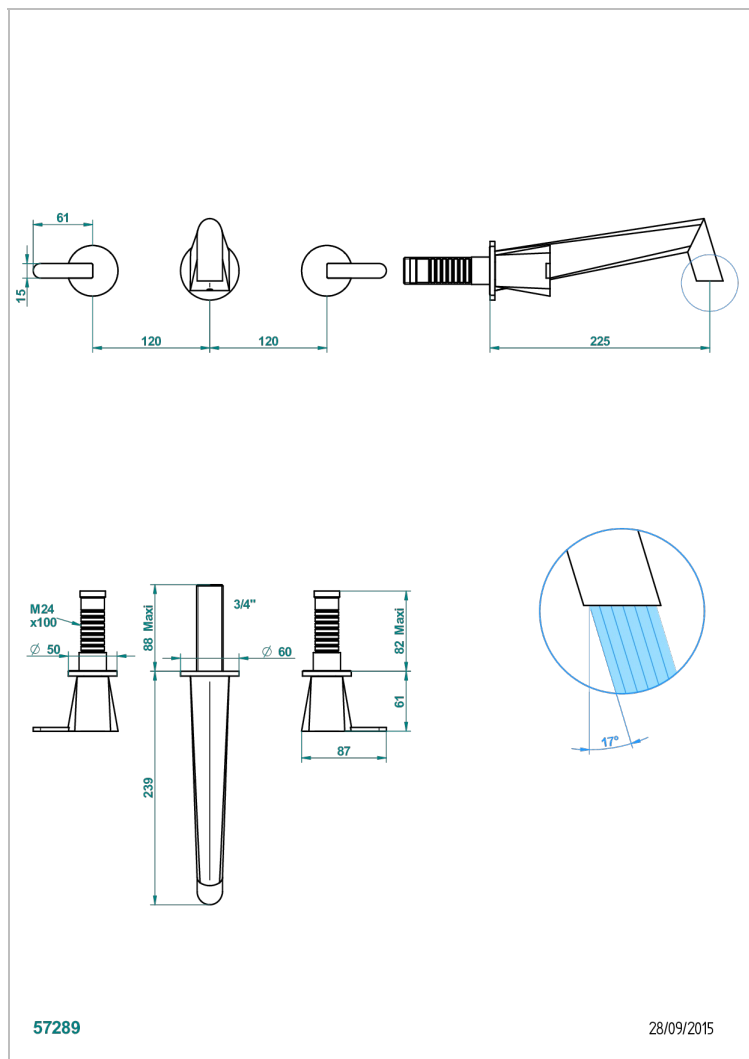

# METAMORPHOSE BLACK CERAMIC

G6D-41SGB

Trim for wall mounted 3-hole bath set only

57289

28/09/2015

## CHARACTERISTIC

- Métamorphose Black Ceramic
- Trim for wall mounted 3-hole bath set only

## RELATED SKU'S

- Ref. G00-40AM/US Rough parts for wall set (one counter clockwise and one clockwise cartridges)