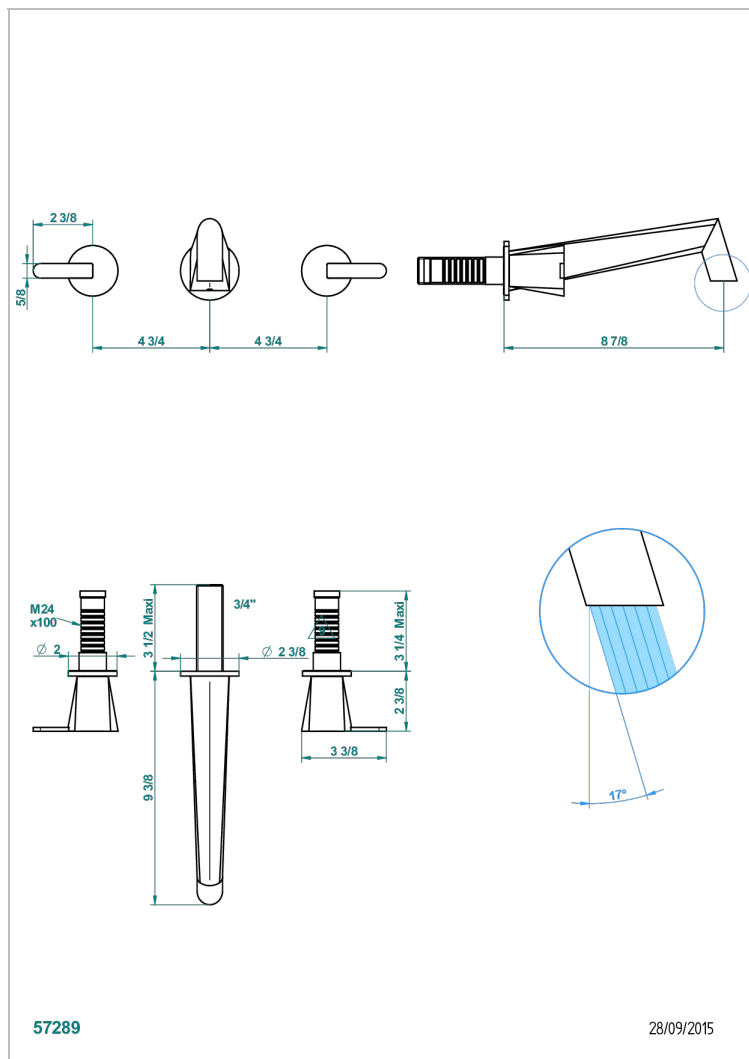

# METAMORPHOSE BLACK CERAMIC

G6D-41SGB

Trim for wall mounted 3-hole bath set only

57289

28/09/2015

## CHARACTERISTIC

- Métamorphose Black Ceramic
- Trim for wall mounted 3-hole bath set only

## RELATED SKU'S

- Ref. G00-40AM/US Rough parts for wall set (one counter clockwise and one clockwise cartridges)