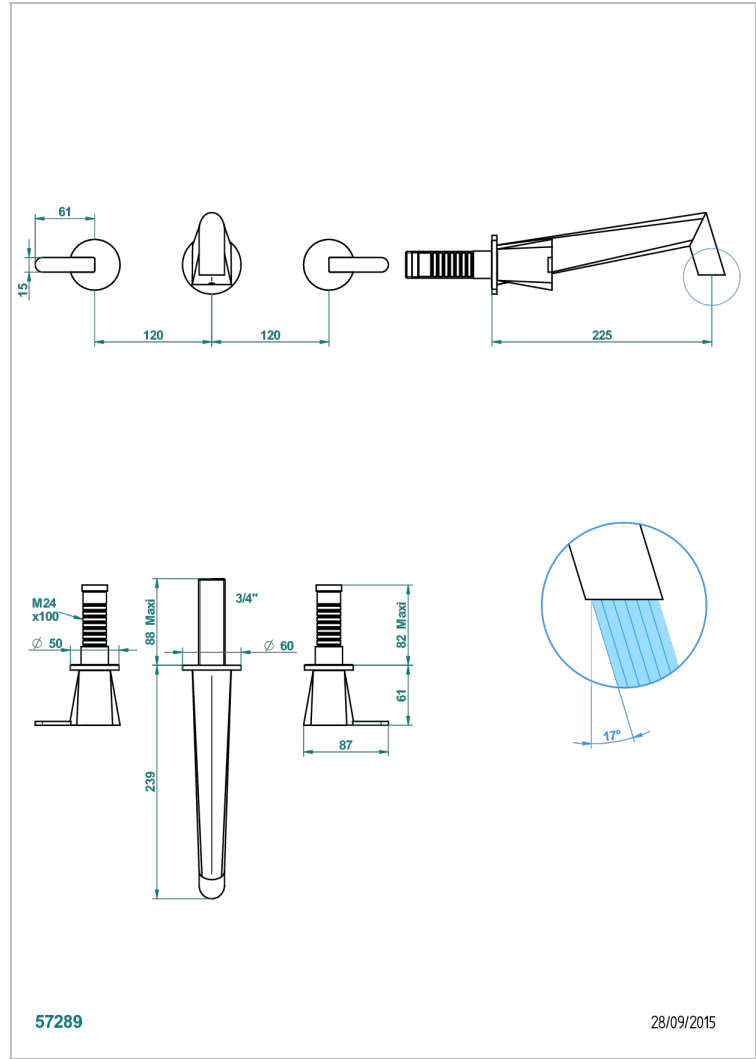

METAMORPHOSE BLACK CERAMIC

G6D-41SGB

Trim only for wall mounted 3-hole bath mixer

57289

28/09/2015

CHARACTERISTIC

- Métamorphose Black Ceramic
- Trim only for wall mounted 3-hole bath mixer

RELATED SKU'S

- Ref. G00-40AC Rough parts for wall mounted 3 hole mixer, cross handle version
- Ref. G00-40AM Rough parts for wall mounted 3 hole mixer, lever handle version

AVAILABLE FINITIONS

Antique nickel - H28
Black ceram - D30
Blush PVD - H62
Brass color PVD - H49
Brown bronze color PVD - F33
Gold color PVD - H52

Nickel color PVD - H55
Polished chrome (color finish) - A02
Polished gold (color finish) - F01
Polished nickel - B01
Soft gold - F30
Soft matt gold - F31

Umber PVD - H66
Varnished matt antique red copper (color finish) - H07