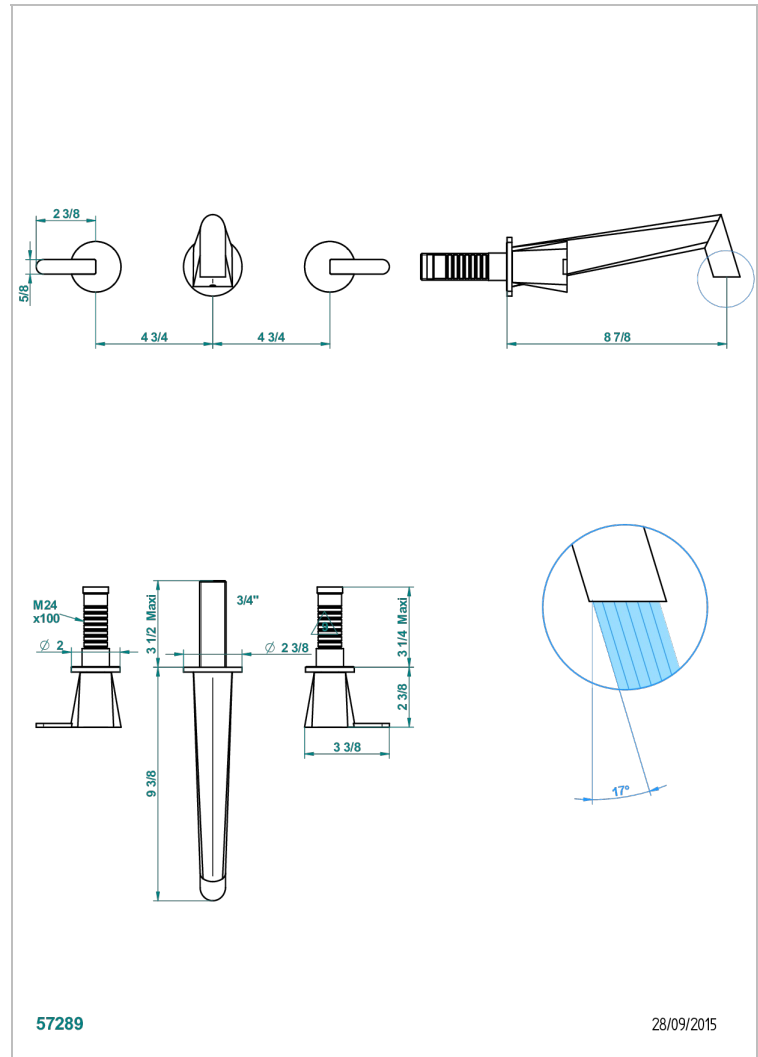

METAMORPHOSE BLACK CERAMIC

G6D-41SGB

Trim only for wall mounted 3-hole bath mixer

THG[®]
PARIS

CHARACTERISTIC

- Métamorphose Black Ceramic
- Trim only for wall mounted 3-hole bath mixer

RELATED SKU'S

- Ref. G00-40AC Rough parts for wall mounted 3 hole mixer, cross handle version
- Ref. G00-40AM Rough parts for wall mounted 3 hole mixer, lever handle version

Umber PVD - H66
Varnished matt antique red copper
(color finish) - H07