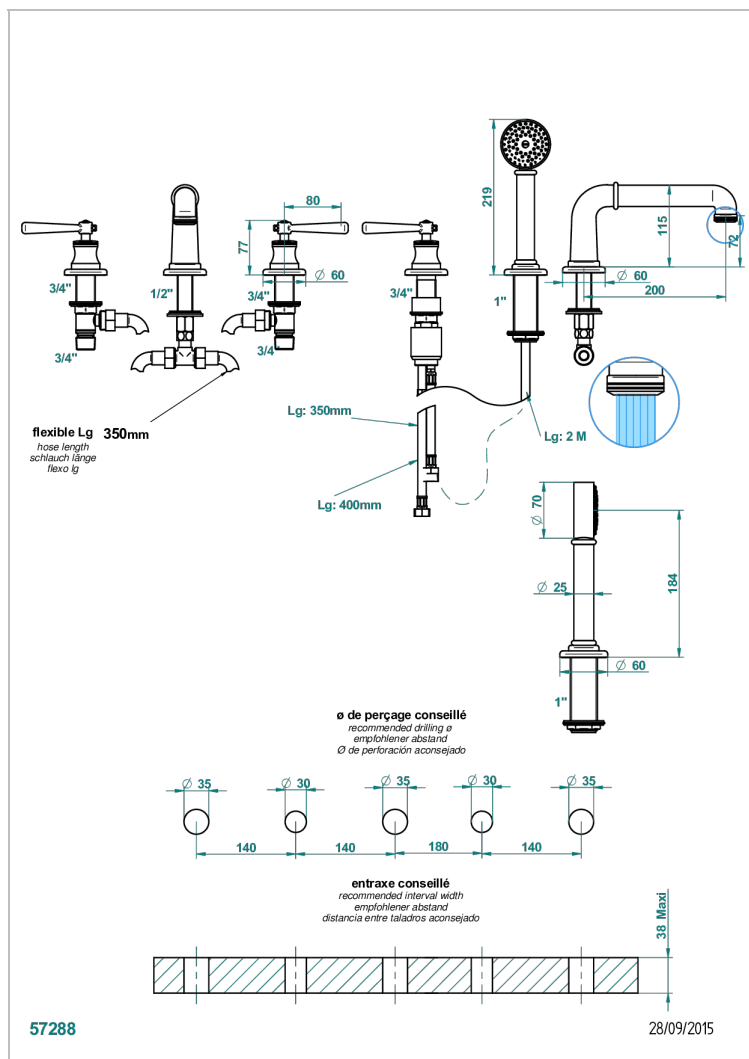

BEAUBOURG WITH LEVER

G7B-1132SG

5-hole bath/shower mixer with super goliath spout, 2 x 3/4" valves, and rim mounted handshower supplied by progressive cartridge mixer

CHARACTERISTIC

- Beaubourg with lever
- 5-hole bath/shower mixer with super goliath spout, 2 x 3/4" valves, and rim mounted handshower supplied by progressive cartridge mixer

TECHNICAL SPECS

- Recommandé : 3 bars (max. 5 bars) - Advised : 43,5 psi (max. 72 psi)
- Bec : 50 l/min à 3 bars - Douchette : 9,5 l/min à bars
- Spout : 13,2 gpm at 43.5 psi - Handshower : 2.5 gpm at 43.5 psi