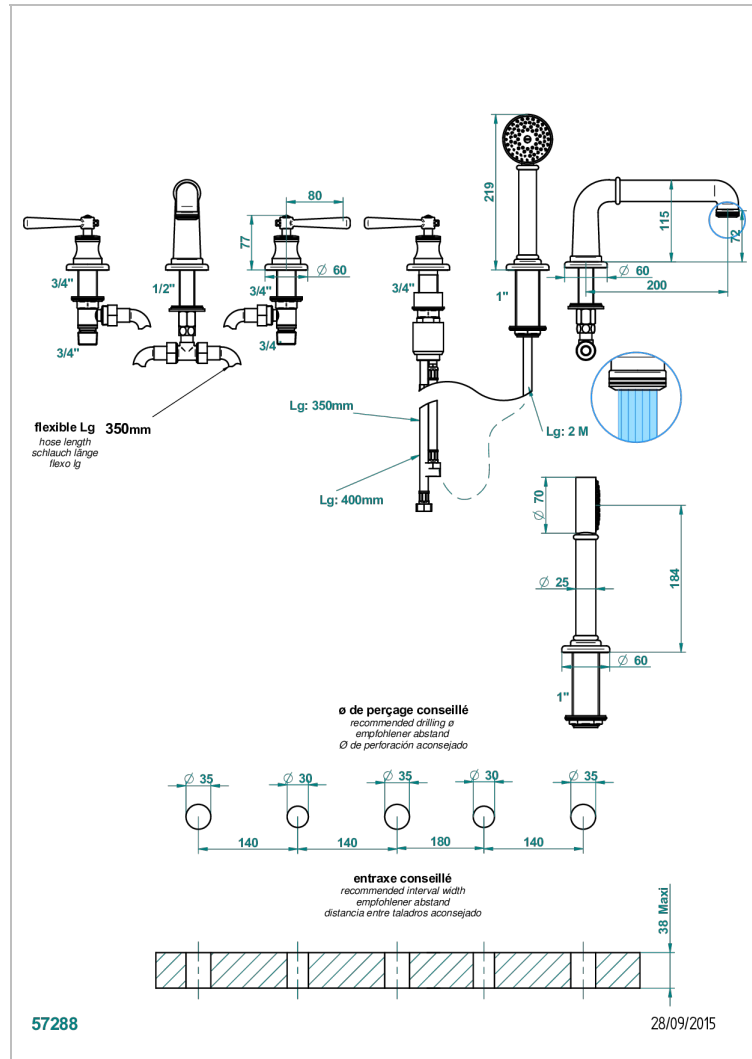

BEAUBOURG WITH LEVER

G7B-1132SG

5-hole bath/shower mixer with super goliath spout, 2 x 3/4" valves, and rim mounted handshower supplied by progressive cartridge mixer

CHARACTERISTIC

- Beaubourg with lever
- 5-hole bath/shower mixer with super goliath spout, 2 x 3/4" valves, and rim mounted handshower supplied by progressive cartridge mixer

TECHNICAL SPECS

- Recommandé : 3 bars (max. 5 bars) - Advised : 43,5 psi (max. 72 psi)
- Bec : 50 l/min à 3 bars - Douchette : 9,5 l/min à bars
- Spout : 13,2 gpm at 43.5 psi - Handshower : 2.5 gpm at 43.5 psi