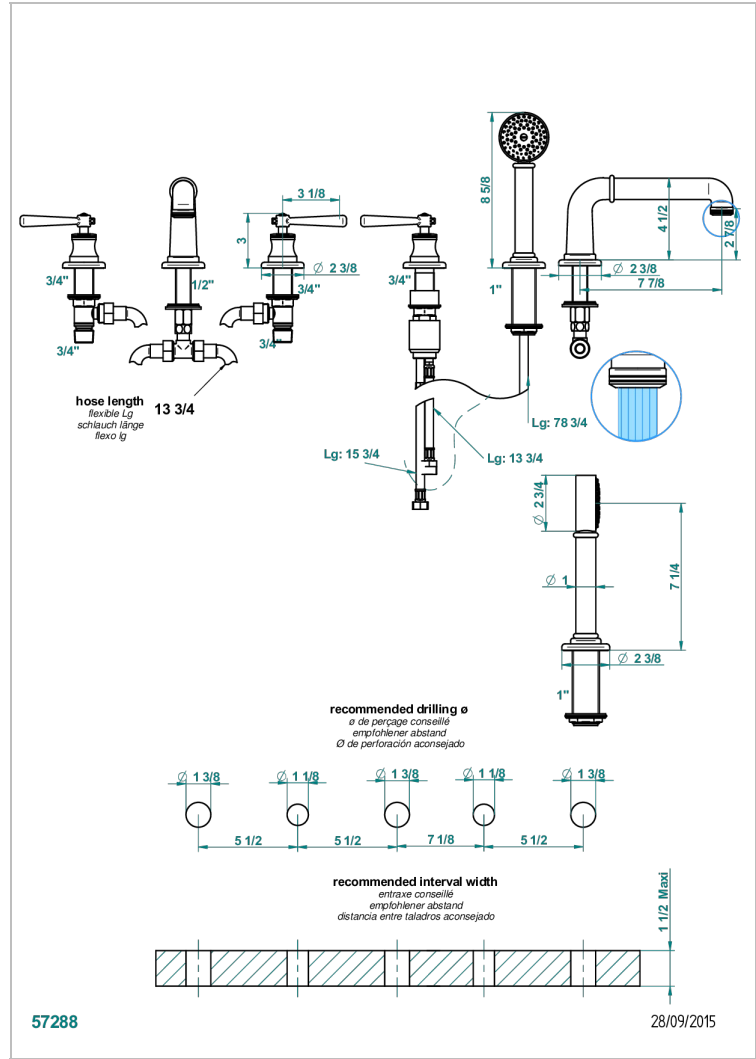

BEAUBOURG WITH LEVER

G7B-1132SG

5-hole bath/shower mixer with super goliath spout, 2 x 3/4" valves, and rim mounted handshower supplied by progressive cartridge mixer

CHARACTERISTIC

- Beaubourg with lever
- 5-hole bath/shower mixer with super goliath spout, 2 x 3/4" valves, and rim mounted handshower supplied by progressive cartridge mixer

TECHNICAL SPECS

- Recommandé : 3 bars (max. 5 bars) - Advised : 43,5 psi (max. 72 psi)
- Bec : 50 l/min à 3 bars - Douchette : 9,5 l/min à bars
- Spout : 13,2 gpm at 43.5 psi - Handshower : 2.5 gpm at 43.5 psi