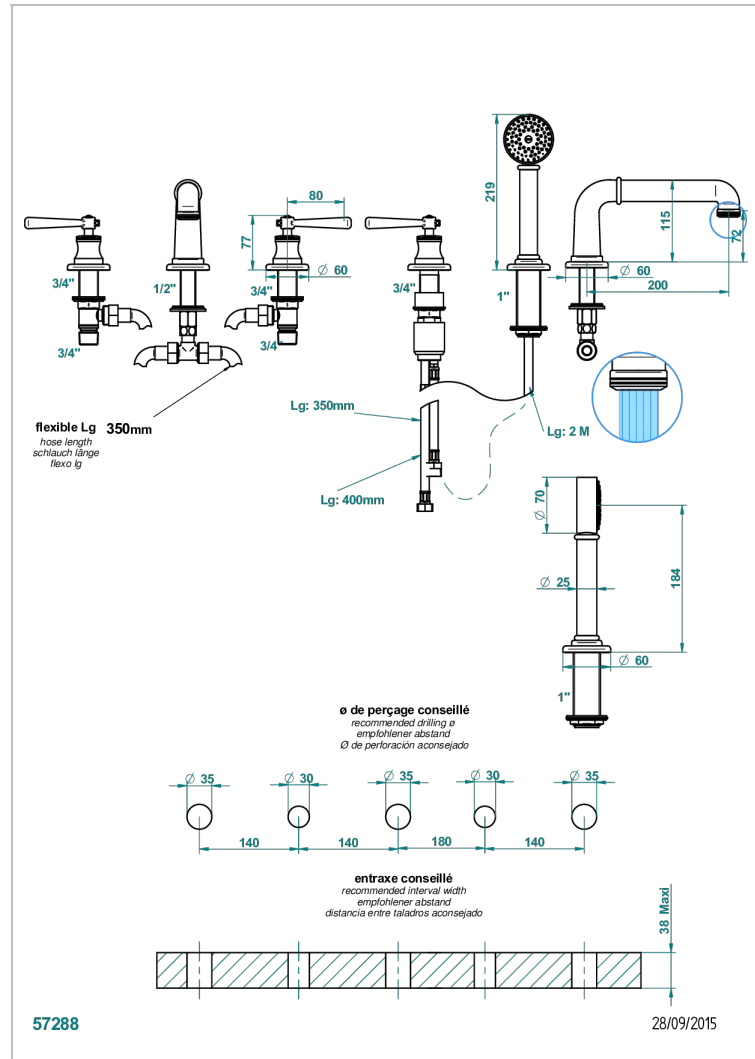

BEAUBOURG WITH LEVER

G7B-1132SG

THG[®]
PARIS

5-hole bath/shower mixer with super goliath spout, 2 x 3/4" valves, and rim mounted handshower supplied by progressive cartridge mixer

CHARACTERISTIC

- Beaubourg with lever
- 5-hole bath/shower mixer with super goliath spout, 2 x 3/4" valves, and rim mounted handshower supplied by progressive cartridge mixer

TECHNICAL SPECS

- Recommandé : 3 bars (max. 5 bars) - Advised : 43,5 psi (max. 72 psi)
- Bec : 50 l/min à 3 bars - Douchette : 9,5 l/min à bars
- Spout : 13,2 gpm at 43.5 psi - Handshower : 2.5 gpm at 43.5 psi