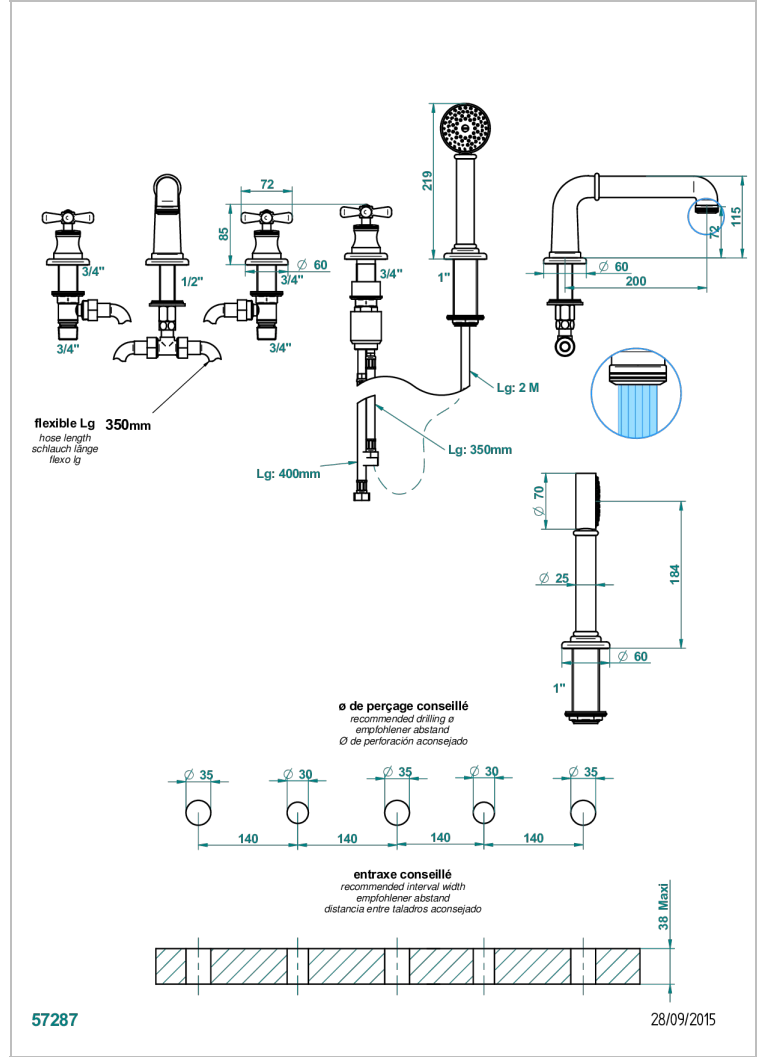

5-hole bath/shower mixer with super goliath spout, 2 x 3/4" valves, and rim mounted handshower supplied by progressive cartridge mixer

CHARACTERISTIC

- Beaubourg
- 5-hole bath/shower mixer with super goliath spout, 2 x 3/4" valves, and rim mounted handshower supplied by progressive cartridge mixer

TECHNICAL SPECS

- Recommandé : 3 bars (max. 5 bars) - Advised : 43,5 psi (max. 72 psi)
- Bec : 50 l/min à 3 bars - Douchette : 9,5 l/min à bars
- Spout : 13,2 gpm at 43.5 psi - Handshower : 2.5 gpm at 43.5 psi