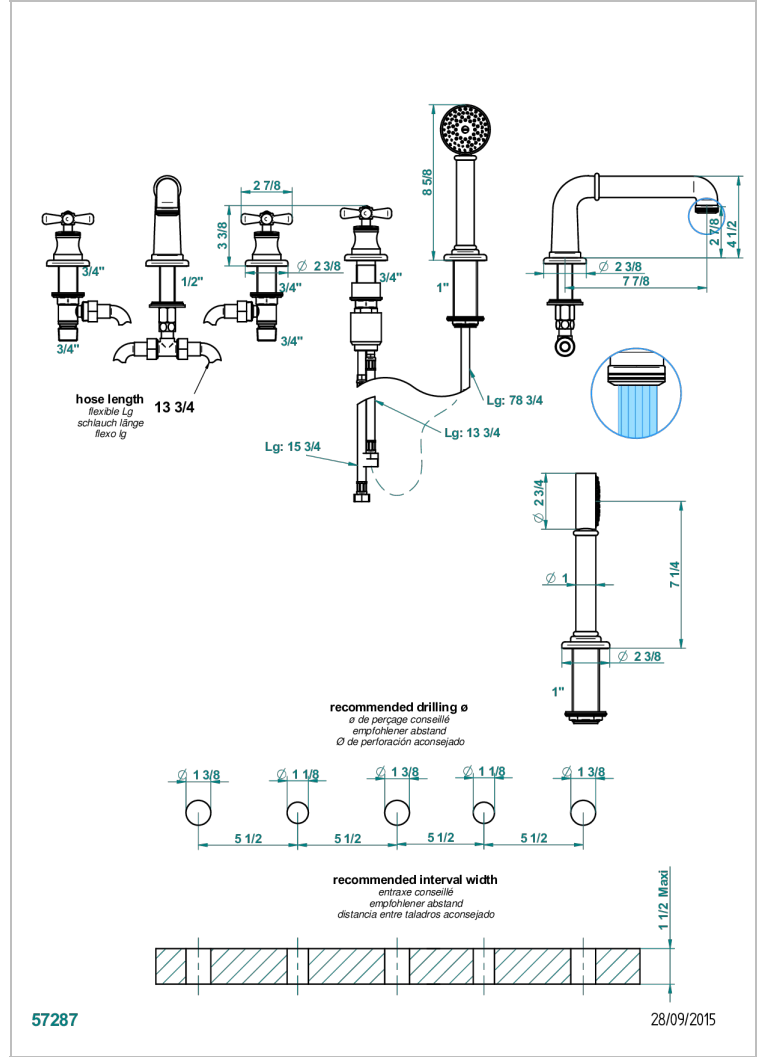

5-hole bath/shower mixer with super goliath spout, 2 x 3/4" valves, and rim mounted handshower supplied by progressive cartridge mixer

CHARACTERISTIC

- Beaubourg
- 5-hole bath/shower mixer with super goliath spout, 2 x 3/4" valves, and rim mounted handshower supplied by progressive cartridge mixer

TECHNICAL SPECS

- Recommandé : 3 bars (max. 5 bars) - Advised : 43,5 psi (max. 72 psi)
- Bec : 50 l/min à 3 bars - Douchette : 9,5 l/min à bars
- Spout : 13,2 gpm at 43.5 psi - Handshower : 2.5 gpm at 43.5 psi