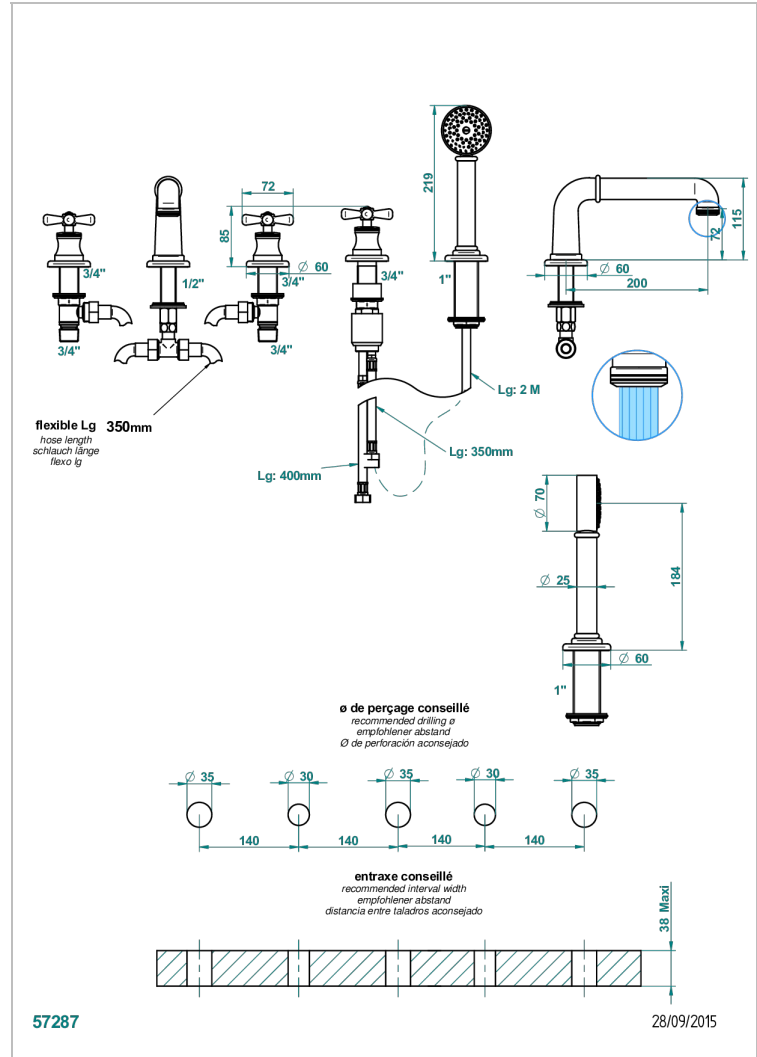

5-hole bath/shower mixer with super goliath spout, 2 x 3/4" valves, and rim mounted handshower supplied by progressive cartridge mixer

CHARACTERISTIC

- Beaubourg
- 5-hole bath/shower mixer with super goliath spout, 2 x 3/4" valves, and rim mounted handshower supplied by progressive cartridge mixer

TECHNICAL SPECS

- Recommandé : 3 bars (max. 5 bars) - Advised : 43,5 psi (max. 72 psi)
- Bec : 50 l/min à 3 bars - Douchette : 9,5 l/min à bars
- Spout : 13,2 gpm at 43.5 psi - Handshower : 2.5 gpm at 43.5 psi