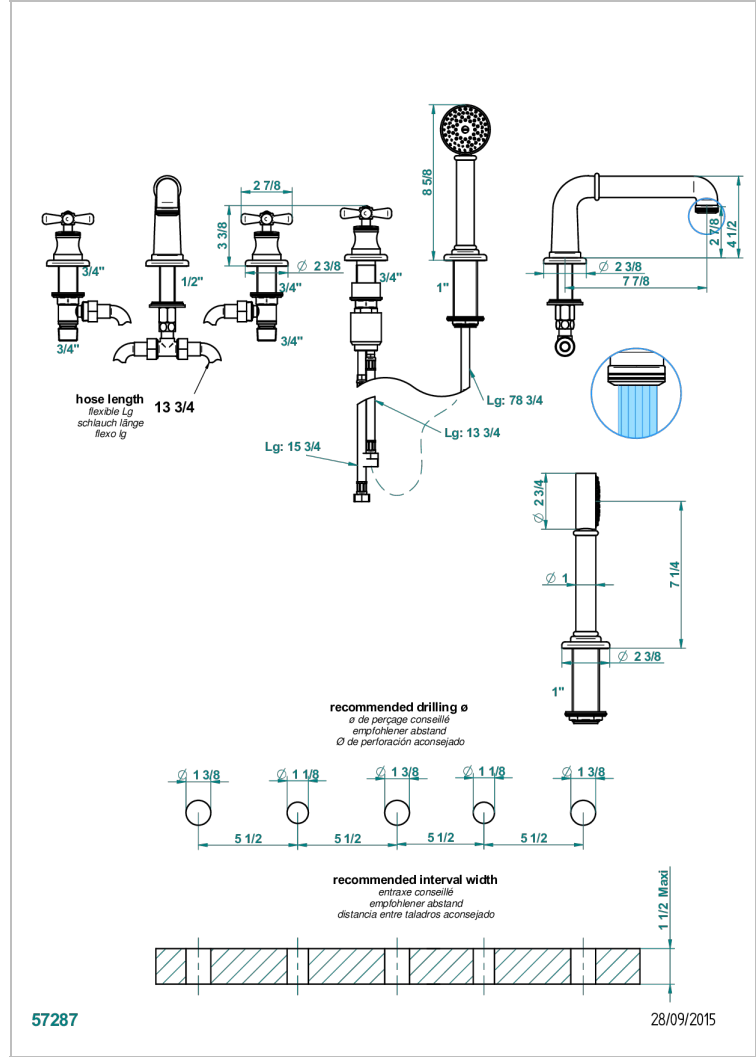

5-hole bath/shower mixer with super goliath spout, 2 x 3/4" valves, and rim mounted handshower supplied by progressive cartridge mixer

CHARACTERISTIC

- Beaubourg
- 5-hole bath/shower mixer with super goliath spout, 2 x 3/4" valves, and rim mounted handshower supplied by progressive cartridge mixer

TECHNICAL SPECS

- Recommandé : 3 bars (max. 5 bars) - Advised : 43,5 psi (max. 72 psi)
- Bec : 50 l/min à 3 bars - Douchette : 9,5 l/min à bars
- Spout : 13,2 gpm at 43.5 psi - Handshower : 2.5 gpm at 43.5 psi