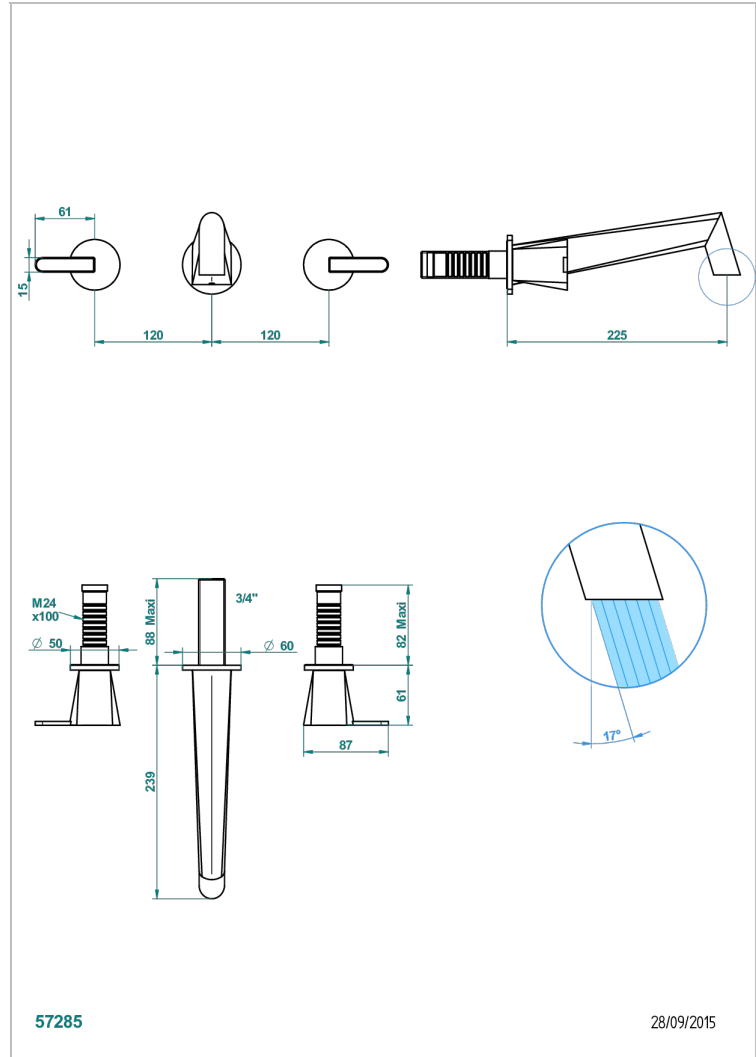

METAMORPHOSE CARBON

G6C-41SGB

Trim for wall mounted 3-hole bath set only

57285

28/09/2015

CHARACTERISTIC

- Métamorphose Carbon
- Trim for wall mounted 3-hole bath set only

RELATED SKU'S

- Ref. G00-40AM/US Rough parts for wall set (one counter clockwise and one clockwise cartridges)

AVAILABLE FINITIONS

Black ceram - D30
Blush PVD - H62
Brass color PVD - H49
Brown bronze color PVD - F33
Chrome polished - A02
Copper antique matt, coated - H07