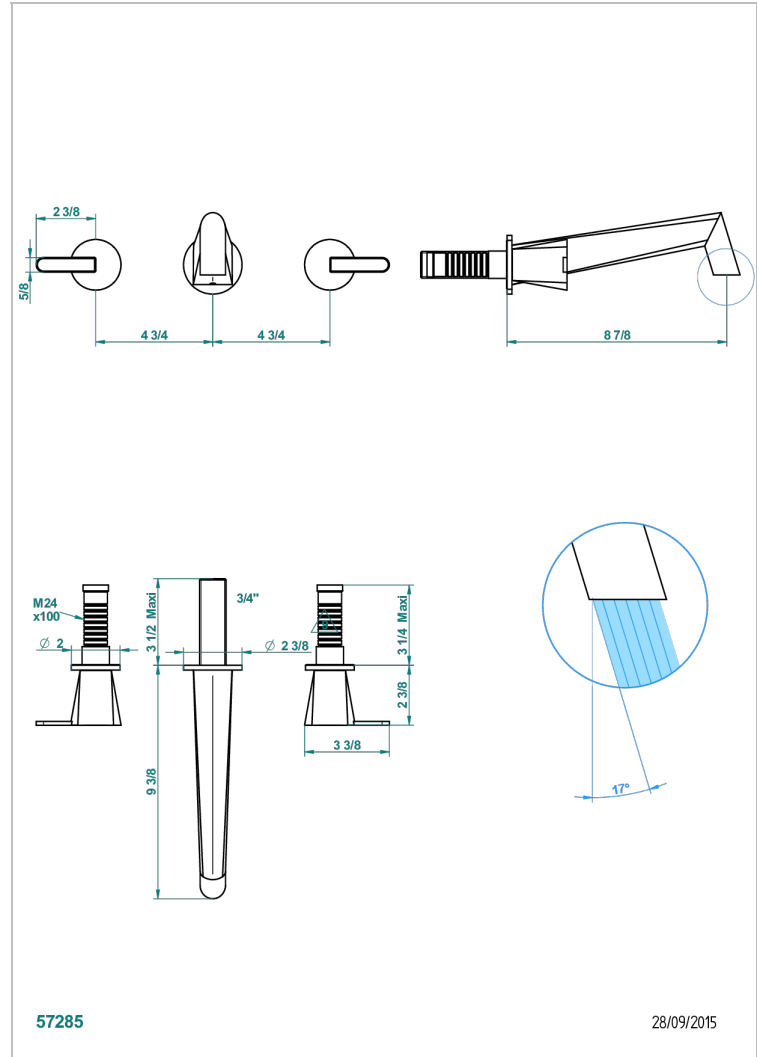

# METAMORPHOSE CARBON

G6C-41SGB

Trim for wall mounted 3-hole bath set only

THG<sup>®</sup>  
PARIS

57285

28/09/2015

## CHARACTERISTIC

- Métamorphose Carbon
- Trim for wall mounted 3-hole bath set only

## RELATED SKU'S

- Ref. G00-40AM/US Rough parts for wall set (one counter clockwise and one clockwise cartridges)