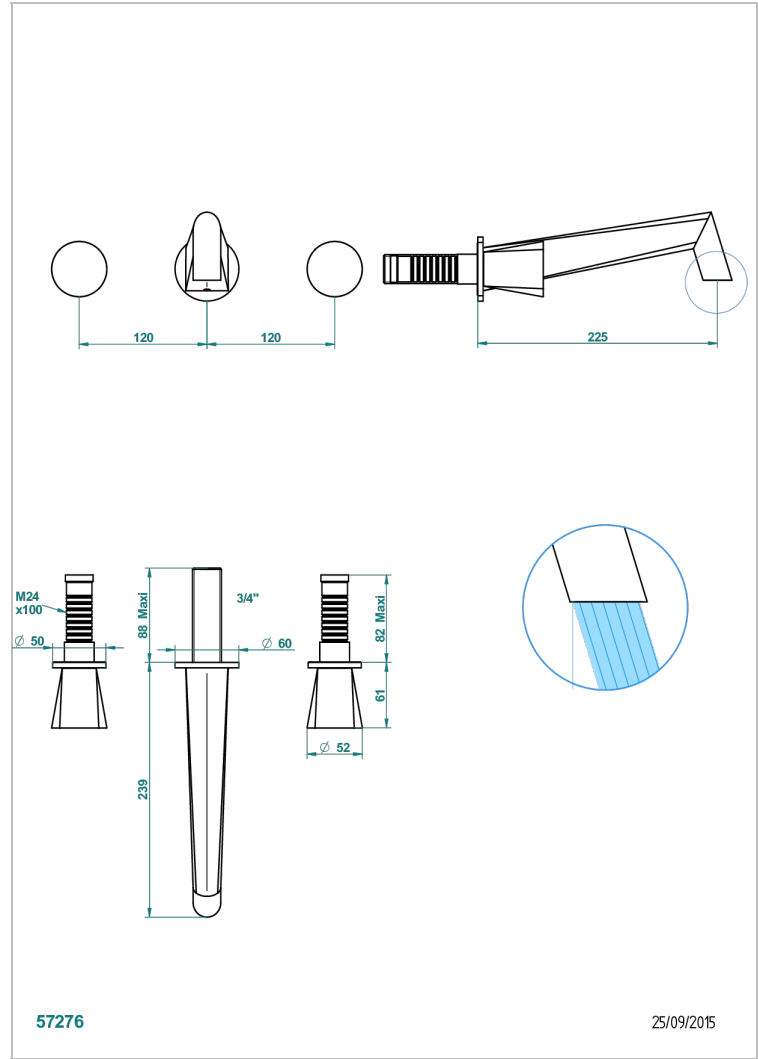

# METAMORPHOSE

G6A-41SGB

Trim only for wall mounted 3-hole bath mixer

THG<sup>®</sup>  
PARIS

## CARACTERÍSTICAS

- Métamorphose
- Trim only for wall mounted 3-hole bath mixer

## PRODUCTOS RELACIONADOS

- Ref. G00-40AC Rough parts for wall mounted 3 hole mixer, cross handle version
- Ref. G00-40AM Rough parts for wall mounted 3 hole mixer, lever handle version