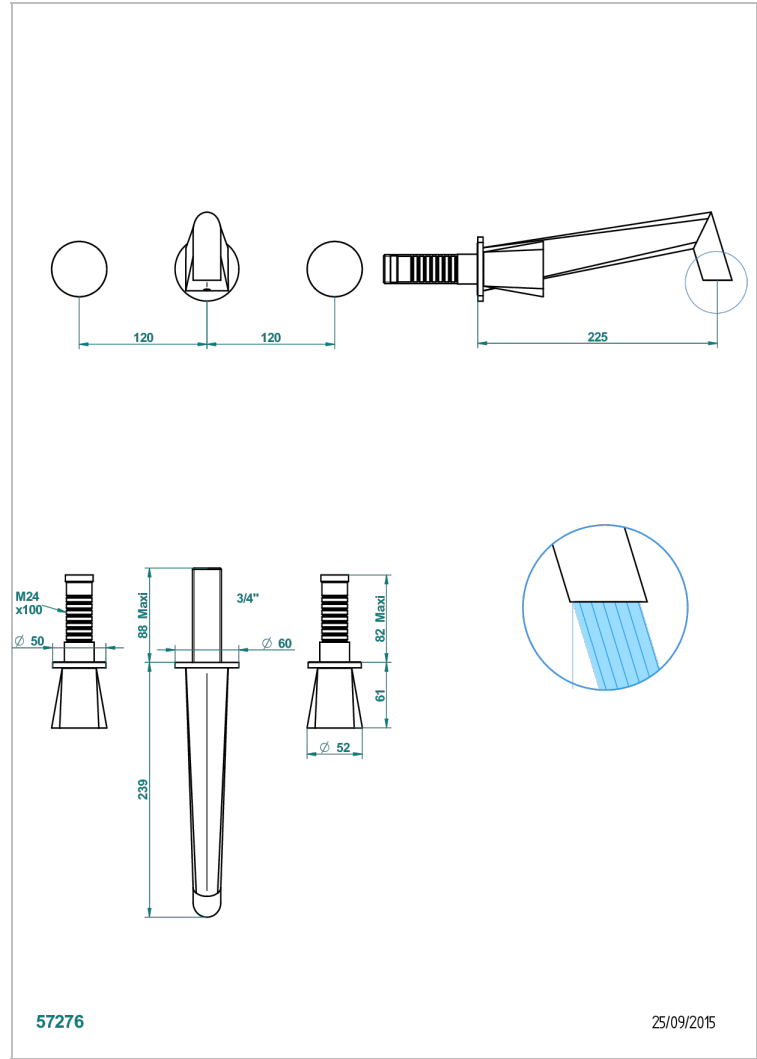

METAMORPHOSE

G6A-41SGB

Trim only for wall mounted 3-hole bath mixer

THG[®]
PARIS

CHARACTERISTIC

- Métamorphose
- Trim only for wall mounted 3-hole bath mixer

RELATED SKU'S

- Ref. G00-40AC Rough parts for wall mounted 3 hole mixer, cross handle version
- Ref. G00-40AM Rough parts for wall mounted 3 hole mixer, lever handle version

Umber PVD - H66
Varnished matt antique red copper
(color finish) - H07