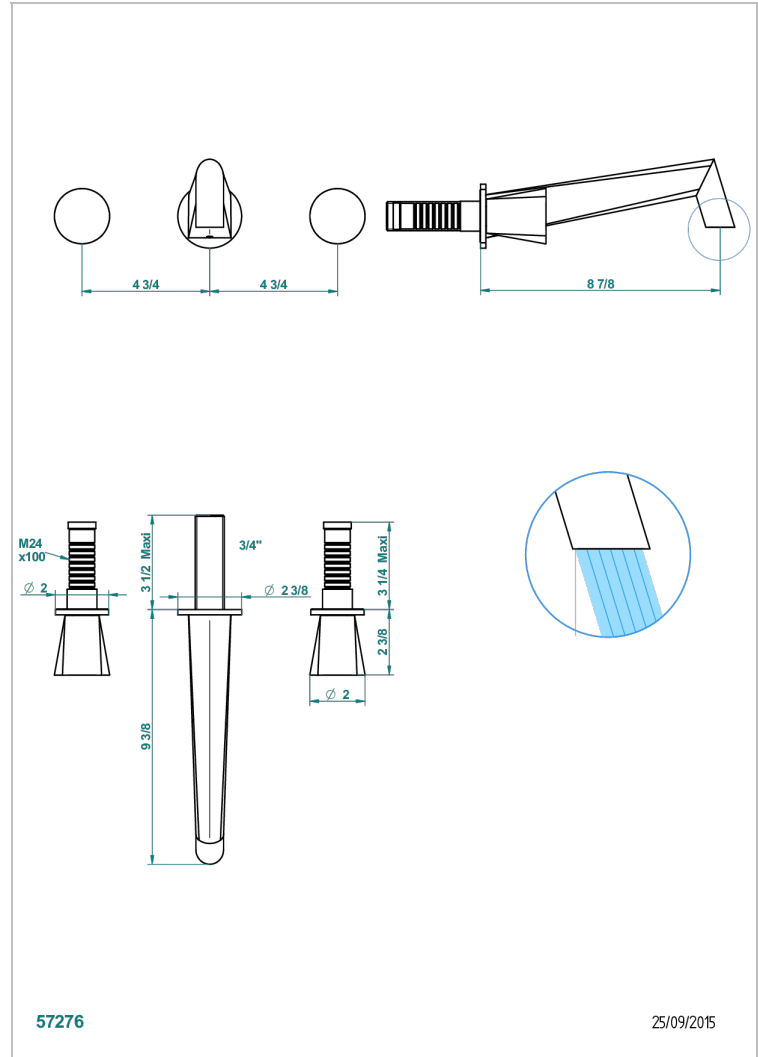

METAMORPHOSE

G6A-41SGB

Trim only for wall mounted 3-hole bath mixer

THG[®]
PARIS

CARACTERÍSTICAS

- Métamorphose
- Trim only for wall mounted 3-hole bath mixer

PRODUCTOS RELACIONADOS

- Ref. G00-40AC Rough parts for wall mounted 3 hole mixer, cross handle version
- Ref. G00-40AM Rough parts for wall mounted 3 hole mixer, lever handle version

ACABADOS DISPONIBLES

Bronce claro - D01
Cerámica negra mate - D30
Cobre viejo mate - H07
Cromo - A02
Cromo mate - C02
Dorado - F01

Dorado mate - F07
Dorado pálido - F30
Dorado pálido mate (sin barniz) - F31
Níquel - B01
Níquel mate - C01
Níquel viejo - H28

Pvd umber - H66
Pvd umber mate - H67