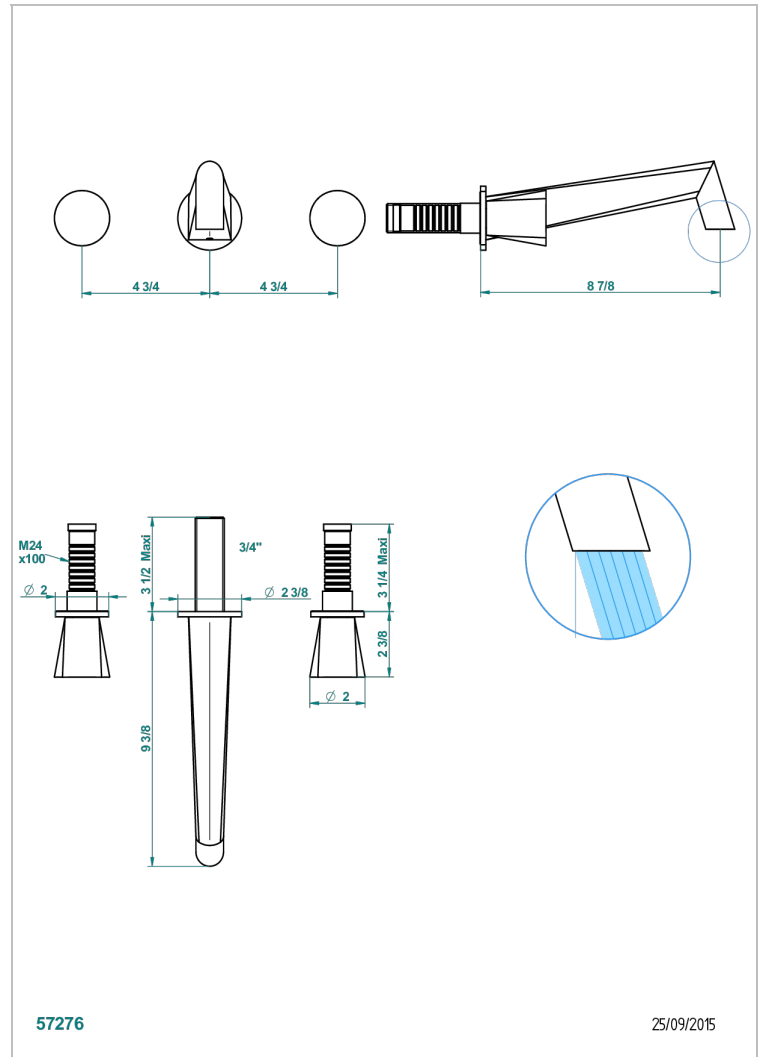

# METAMORPHOSE

G6A-41SGB

Trim only for wall mounted 3-hole bath mixer

THG<sup>®</sup>  
PARIS

## CHARACTERISTIC

- Métamorphose
- Trim only for wall mounted 3-hole bath mixer

## RELATED SKU'S

- Ref. G00-40AC Rough parts for wall mounted 3 hole mixer, cross handle version
- Ref. G00-40AM Rough parts for wall mounted 3 hole mixer, lever handle version