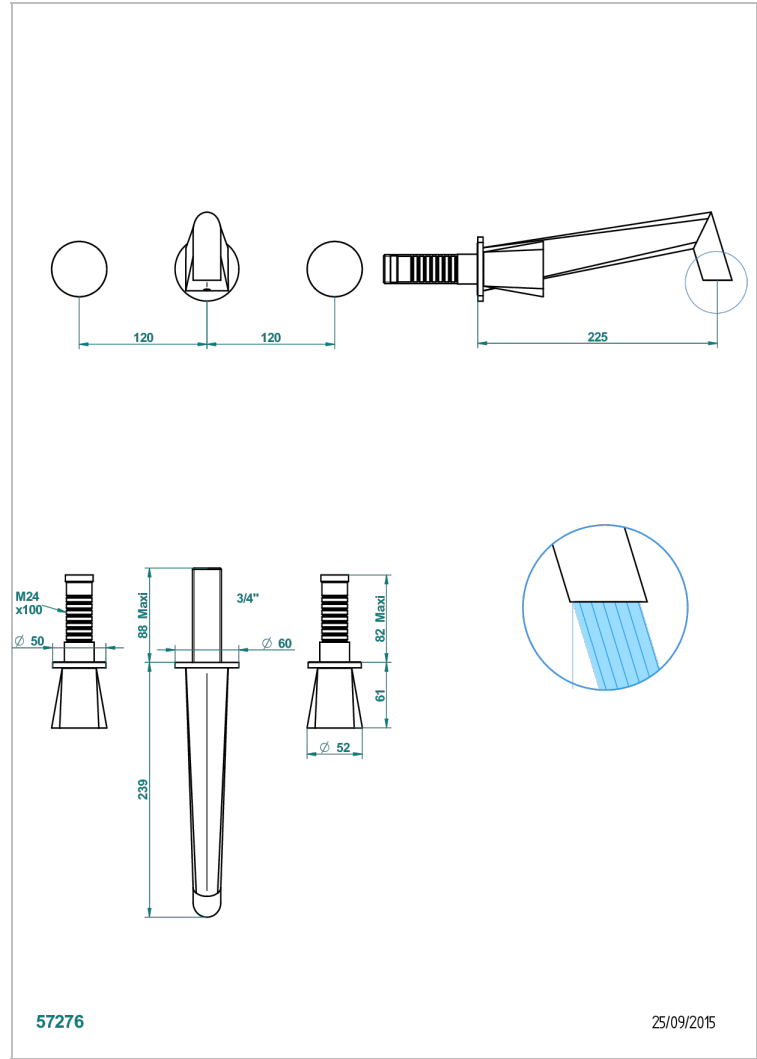

# METAMORPHOSE

G6A-41SGB

Trim only for wall mounted 3-hole bath mixer

57276

25/09/2015

## CHARACTERISTIC

- Métamorphose
- Trim only for wall mounted 3-hole bath mixer

## RELATED SKU'S

- Ref. G00-40AC Rough parts for wall mounted 3 hole mixer, cross handle version
- Ref. G00-40AM Rough parts for wall mounted 3 hole mixer, lever handle version