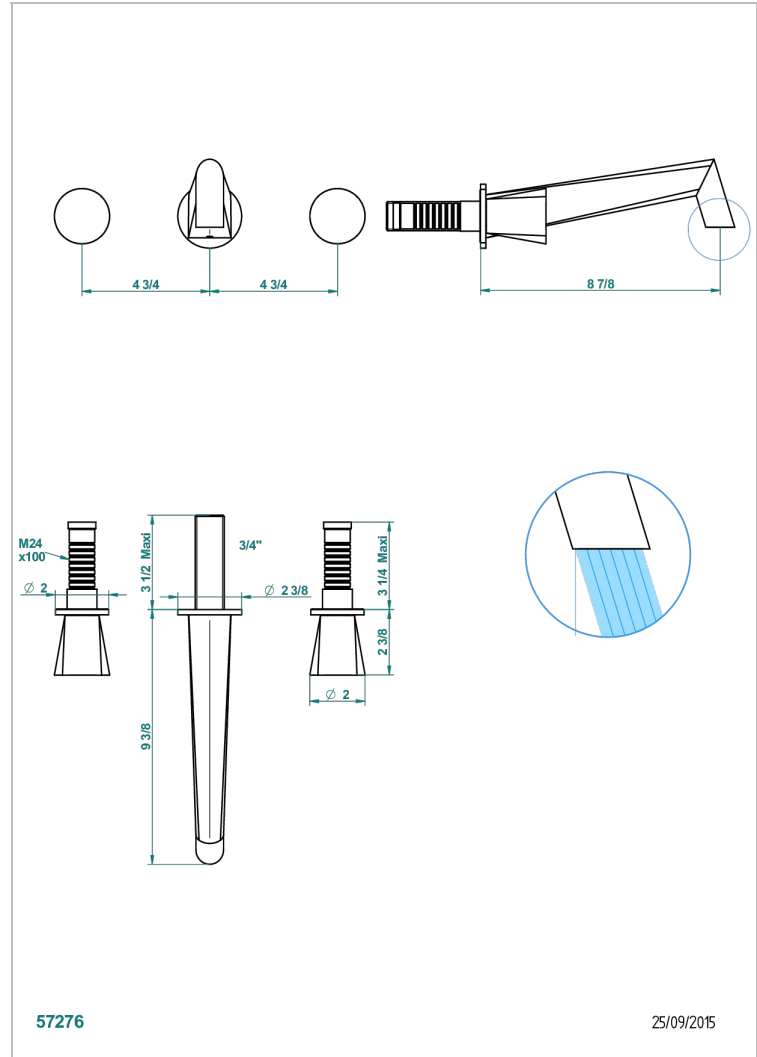

# METAMORPHOSE

G6A-41SGB

Trim only for wall mounted 3-hole bath mixer

57276

25/09/2015

## CHARACTERISTIC

- Métamorphose
- Trim only for wall mounted 3-hole bath mixer

## RELATED SKU'S

- Ref. G00-40AC Rough parts for wall mounted 3 hole mixer, cross handle version
- Ref. G00-40AM Rough parts for wall mounted 3 hole mixer, lever handle version