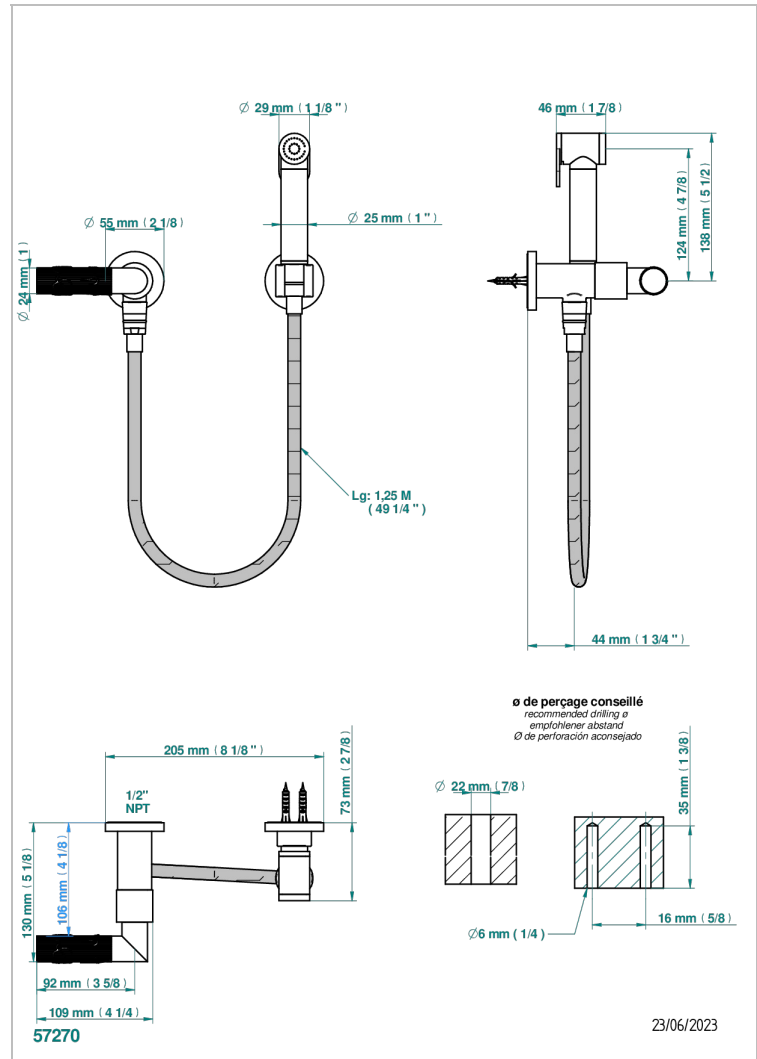

# BAMBOU CLEAR CRYSTAL

A35-5840/8US

Handheld spray bidet with hose, elbow and hook

THG<sup>®</sup>  
PARIS

## CHARACTERISTIC

- Bamboü Clear crystal
- Handheld spray bidet with hose, elbow and hook

## TECHNICAL SPECS

- Recommandé : 3 bars (max. 5 bars) - Advised : 43,5 psi (max. 72 psi)
- 9,5 l/min à 3 bars (2.5 gpm at 43.5 psi)