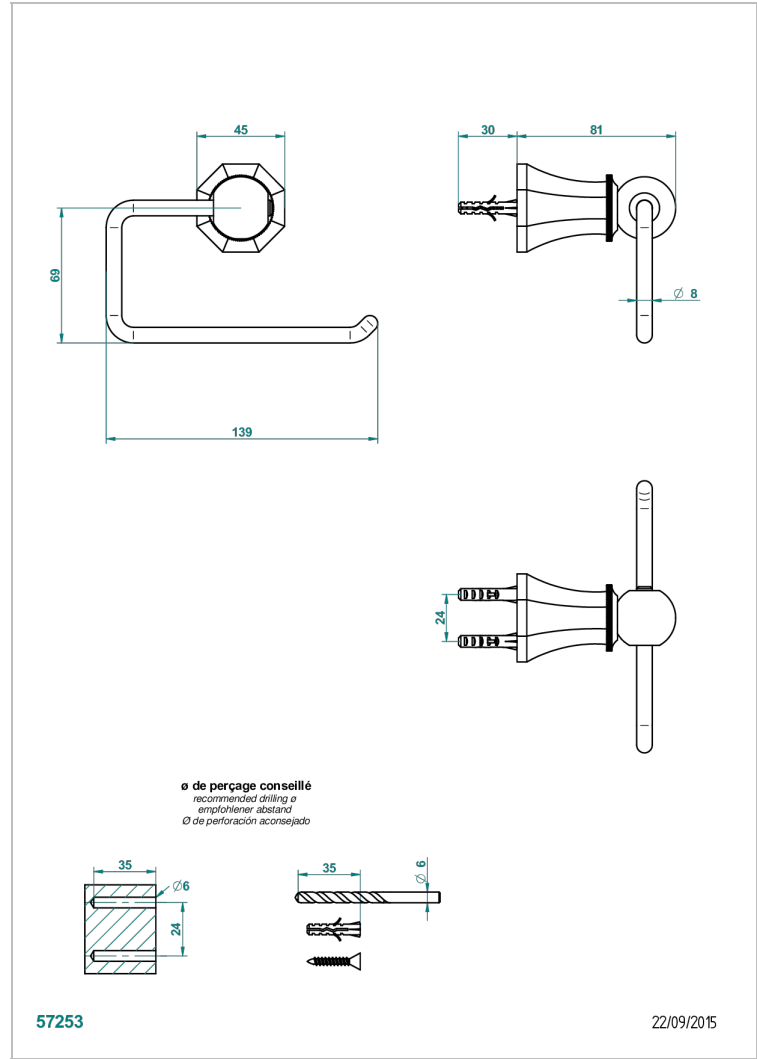

TRADITION CRYSTAL

A59-538A

Toilet paper holder, single mount without cover

CHARACTERISTIC

- Tradition Crystal
- Toilet paper holder, single mount without cover

AVAILABLE FINITIONS

Black ceram - D30
Blush PVD - H62
Brass color PVD - H49
Brown bronze color PVD - F33
Chrome polished - A02
Chrome polished / gold polished - G02