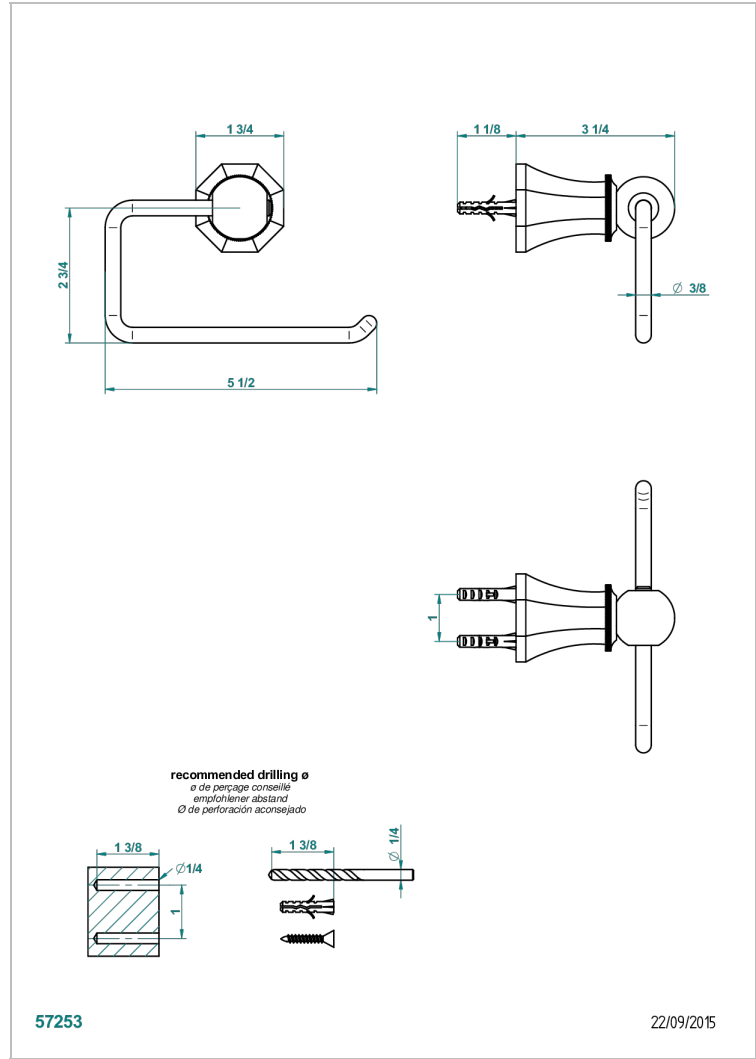

TRADITION CRYSTAL

A59-538A

Toilet paper holder, single mount without cover

CHARACTERISTIC

- Tradition Crystal
- Toilet paper holder, single mount without cover

AVAILABLE FINITIONS

Black ceram - D30
Blush PVD - H62
Brass color PVD - H49
Brown bronze color PVD - F33
Chrome polished - A02
Chrome polished / gold polished - G02