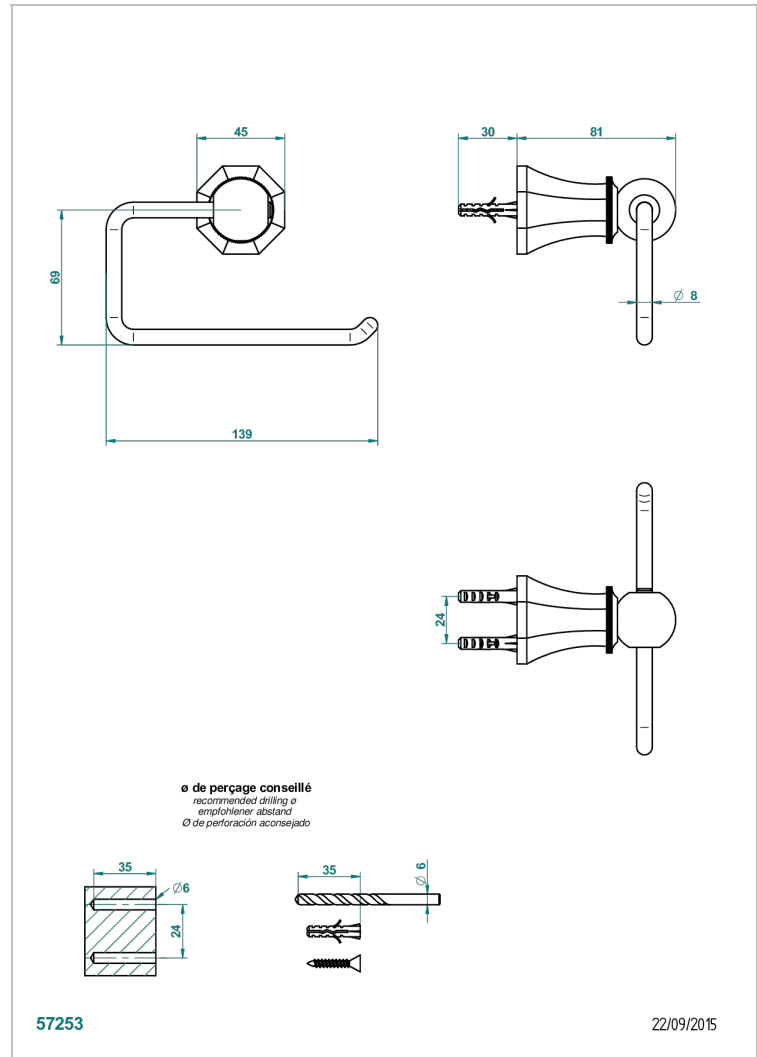

ART DECO CRYSTAL

A56-538A

Toilet paper holder, single mount without cover

CHARACTERISTIC

- Art Déco Crystal
- Toilet paper holder, single mount without cover

AVAILABLE FINITIONS

Black ceram - D30
Blush PVD - H62
Brass color PVD - H49
Brown bronze color PVD - F33
Chrome polished - A02
Chrome polished / gold polished - G02