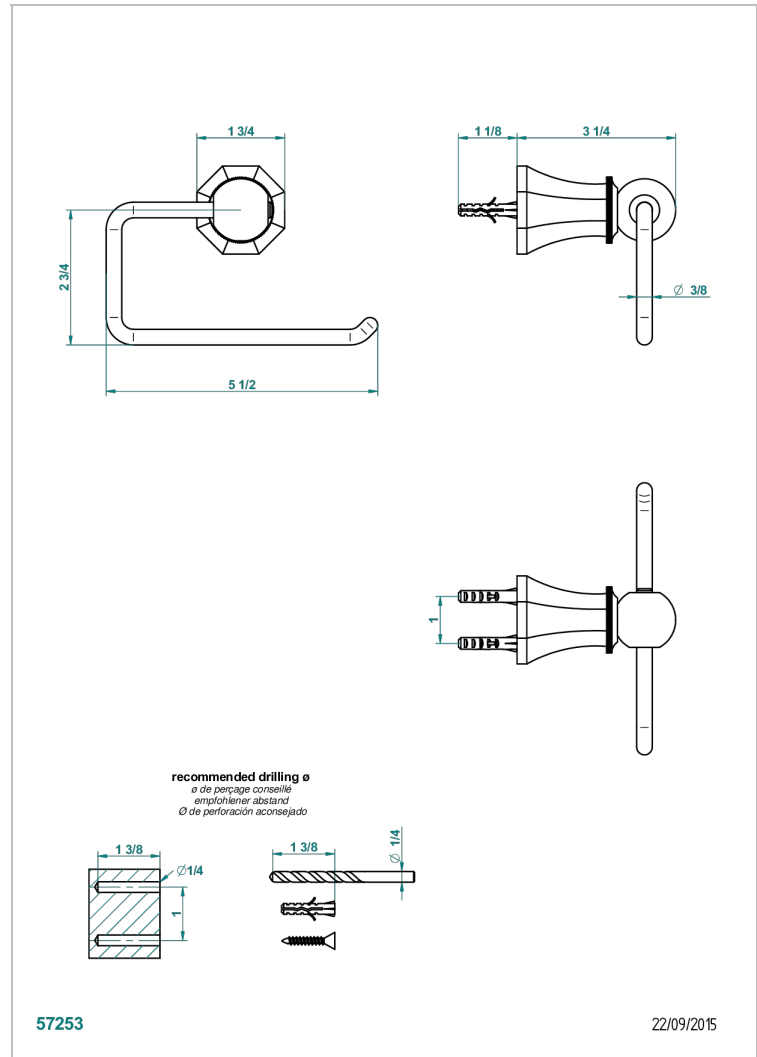

ART DECO CRYSTAL

A56-538A

Toilet paper holder, single mount without cover

57253

22/09/2015

CHARACTERISTIC

- Art Déco Crystal
- Toilet paper holder, single mount without cover

AVAILABLE FINITIONS