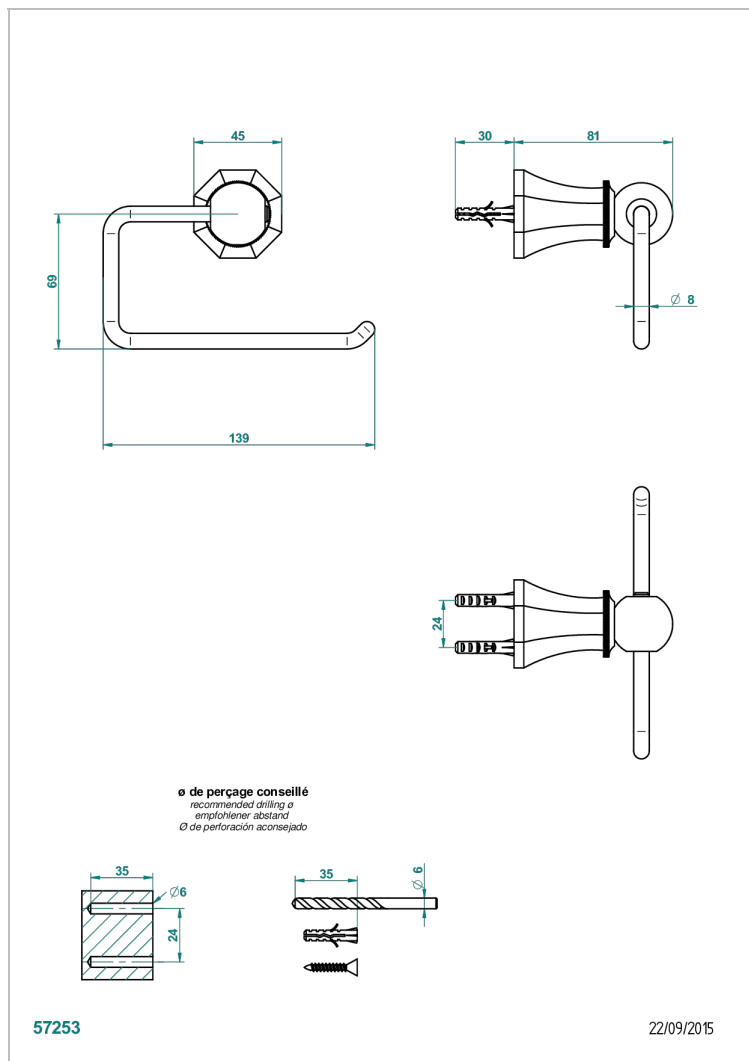

# ART DECO WITH LEVER HANDLES

A55-538A

Toilet paper holder, single mount without cover

## CHARACTERISTIC

- Art Déco with lever handles
- Toilet paper holder, single mount without cover