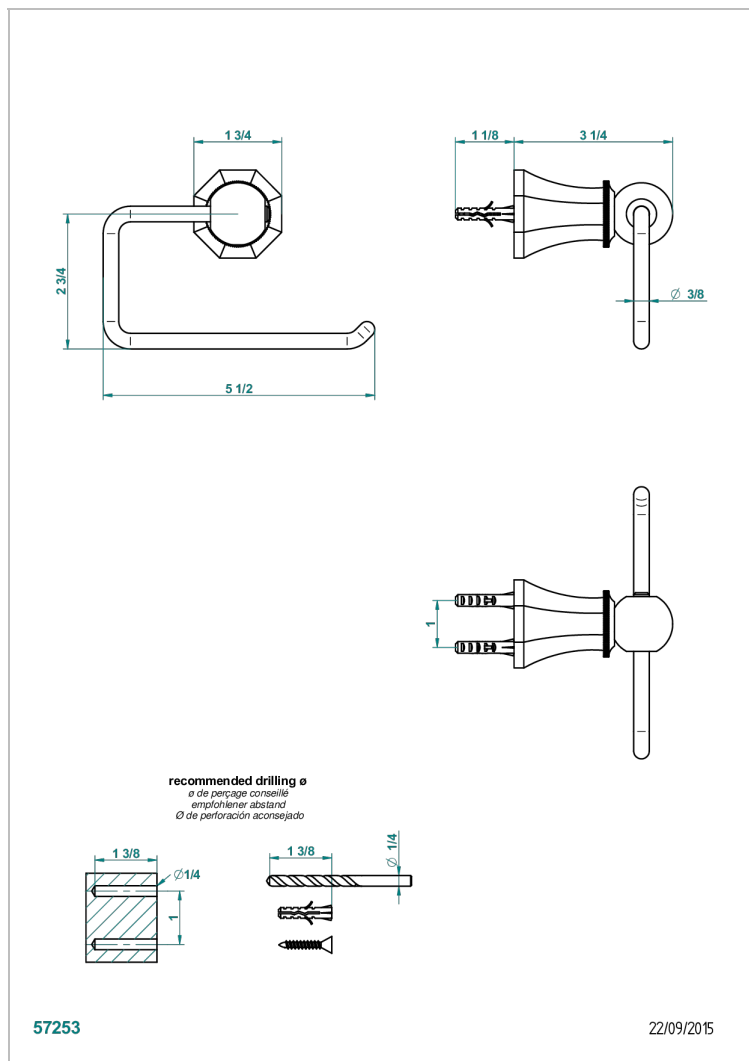

ART DECO WITH LEVER HANDLES

A55-538A

Toilet paper holder, single mount without cover

CHARACTERISTIC

- Art Déco with lever handles
- Toilet paper holder, single mount without cover

AVAILABLE FINITIONS

Black ceram - D30
Blush PVD - H62
Brass color PVD - H49
Brown bronze color PVD - F33
Chrome polished - A02
Chrome polished / gold polished - G02