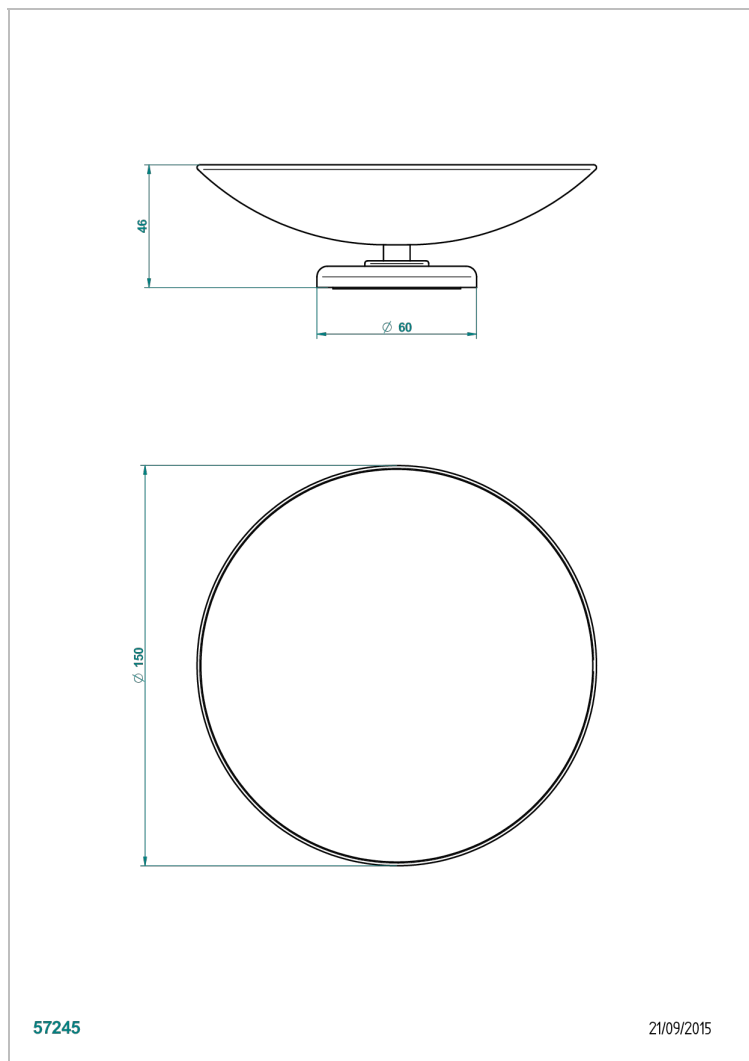

# CLUB SAINT-GERMAIN WITH LEVER HANDLES

G7J-544GM

Soap dish, freestanding , 6" diameter

57245

21/09/2015

## CHARACTERISTIC

- Club Saint-Germain with lever handles
- Soap dish, freestanding , 6" diameter