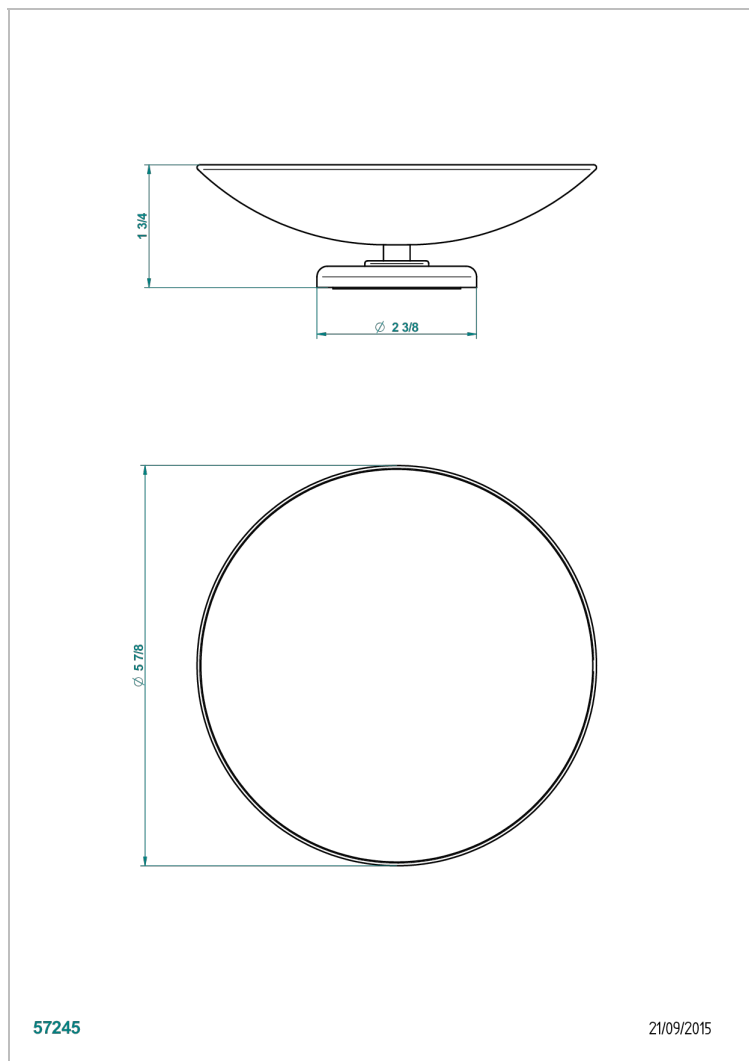

CLUB SAINT-GERMAIN WITH LEVER HANDLES

G7J-544GM

Soap dish, freestanding , 6" diameter

CHARACTERISTIC

- Club Saint-Germain with lever handles
- Soap dish, freestanding , 6" diameter

AVAILABLE FINITIONS

Black ceram - D30
Blush PVD - H62
Brass color PVD - H49
Brown bronze color PVD - F33
Chrome polished - A02
Chrome polished / gold polished - G02